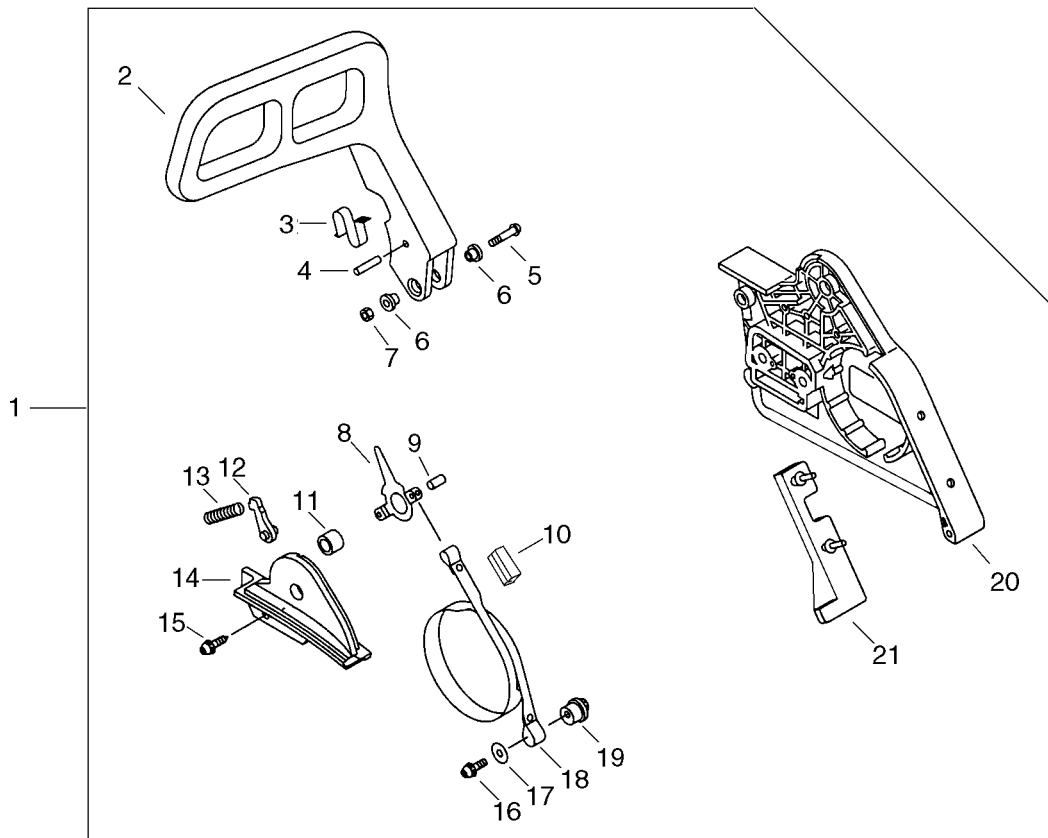

KEY	LV	PART NUMBER	Q'TY	DESCRIPTION	REMARKS
1		P021-007312	1	BRAKE ASY, CHAIN	
2	+	433105-60830	1	LEVER, BRAKE	
3	+	433114-38331	1	SPRING	
4	+	900330-35260	1	PIN 3.5*26	
5	+	91335-05035	1	SCREW	
6	+	433167-39130	2	SPACER	
7	+	900562-50005	1	LOCKNUT 5	
8	+	433208-35431	1	LEVER, BRAKE	
9	+	900330-40088	1	ROLLER 4*8.8	
10	+	433312-32630	1	COVER, SEAL	
11	+	433115-38330	1	WASHER 5.2*12*14	
12	+	433209-35430	1	STOPPER, BRAKE	
13	+	433122-38130	1	SPRING, BRAKE	
14	+	433310-60830	1	COVER, BRAKE	
15	+	900238-04010	2	SCREW 4*10	
16	+	900238-05025	1	SCREW 5*25	
17	+	351249-06960	1	WASHER	
18	+	433123-60830	1	BAND, BRAKE	
19	+	433142-60830	1	ADJUSTER, BRAKE	
20	+	433010-60830	1	GUARD, SPROCKET	
21	+	433025-60830	1	PAD, GUARD