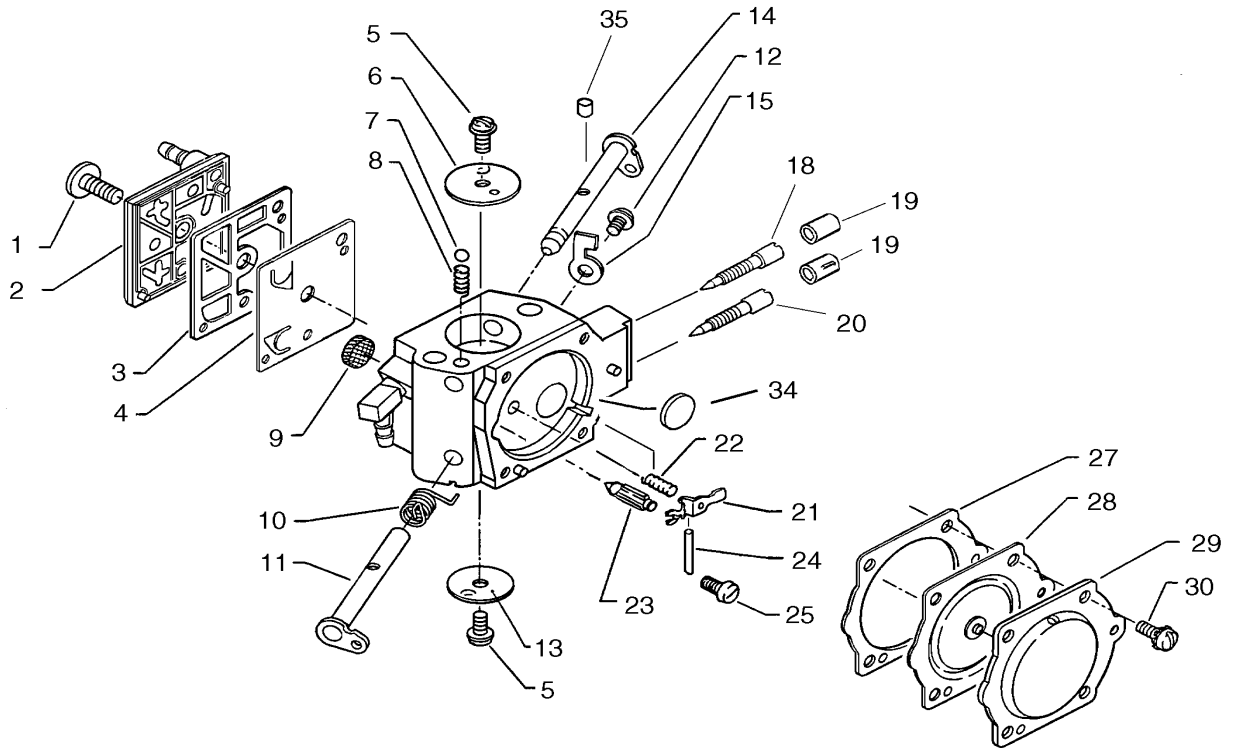

KEY	LV	PART NUMBER	Q'TY	DESCRIPTION	REMARKS
		123000-38832	1	CARBURETOR HDA-153B	
1	+	123110-16130	1	SCREW, PUMP COVER	
2	+	123124-19830	1	COVER, FUEL PUMP	
3	+	123125-12330	1	GASKET, FUEL PUMP	
4	+	123112-12330	1	DIAPHRAGM, FUEL PUMP	
5	+	123114-38830	2	SCREW	
6	+	123132-17330	1	VÁLVÉ, CHOKE	
7	+	123136-10630	1	BALL, CHOKE FRICTION	
8	+	123135-10630	1	SPRING, CHOKE FRICT.	
9	+	123126-10631	1	SCREEN, INLET	
10	+	123113-16130	1	SPRING, THRT. RETURN	
11	+	123117-32430	1	SHAFT, THROTTLE	
12	+	123114-38830	1	SCREW	
13	+	123116-16130	1	VALVE, THROTTLE	
14	+	123131-19830	1	SHAFT, CHOKE	
15	+	123156-30830	1	STOP, THROTTLE	
18	+	123120-32631	1	NEEDLE, HIGH SPEED	
19	+	P003-000010	2	LIMITER CAP	
20	+	123118-02261	1	NEEDLE	
21	+	123123-18330	1	LEVER, METERING	
22	+	123122-32630	1	SPRING, METER. LEVER	
23	+	123137-19830	1	VÁLVÉ, INLET NEEDLE	
24	+	123138-03930	1	PIN, METERING LEVER	
25	+	123139-03930	1	SCREW, M. LEVER PIN