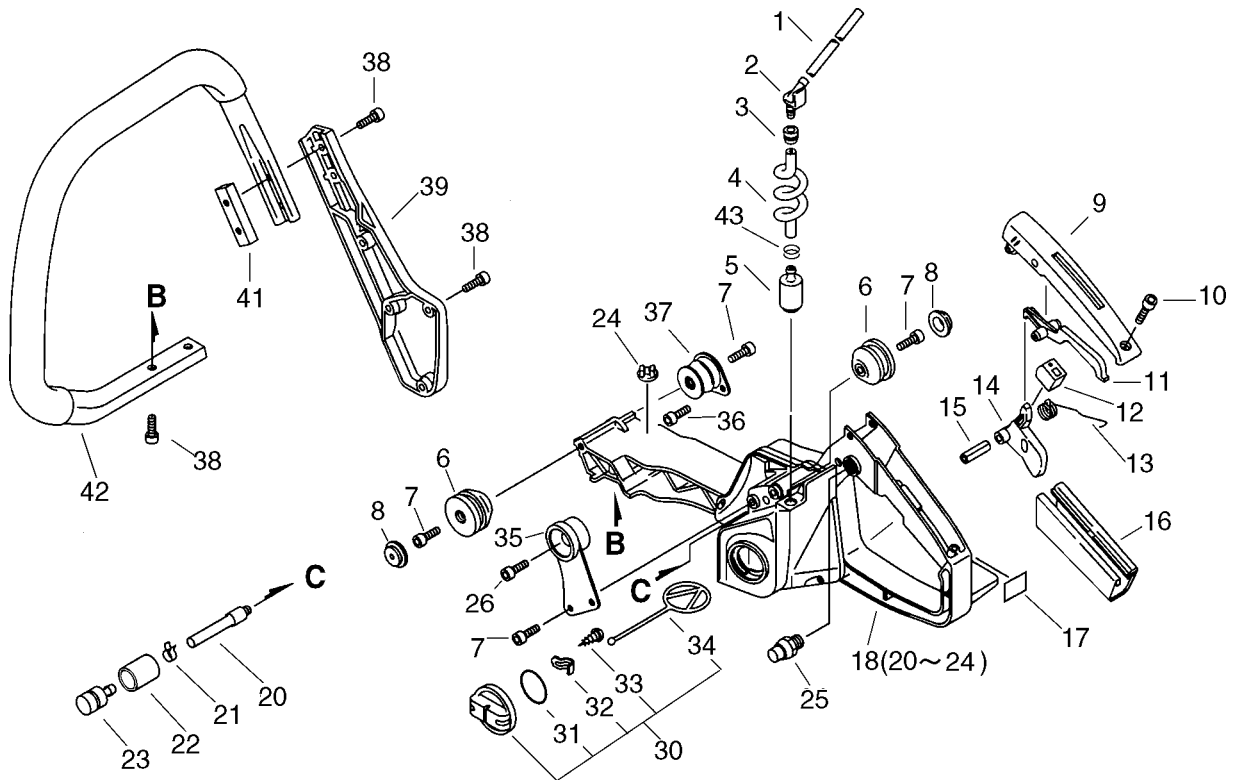

KEY	LV	PART NUMBER	Q'TY	DESCRIPTION	REMARKS
1		132012-02960	1	PIPE, FUEL	
2		132011-19831	1	CONNECTOR, FUEL PIPE	
3		132115-01461	1	GROMMET	
4		132010-30830	1	PIPE	
5		131205-19830	1	STRAINER, FUEL	
6		100910-30830	2	CUSHION	
7		900162-05014	5	BOLT, H.S. 5*14	
8		100918-19830	2	CAP, CUSHION	
9		351155-30131	1	COVER, HANDLE	
10		900162-04014	1	BOLT, H.S. 4*14	
11		178090-30130	1	LOCKOUT, T. CONTROL	
12		178073-32430	1	CUSHION, THROTTLE	
13		178043-19830	1	SPRING, THR. RETURN	
14		178010-19830	1	CONTROL, THROTTLE	
15		900342-50025	1	PIN, SPRING 5*25	
16		351111-19830	1	GRIP, HANDLE	
17		890157-39130	1	LABEL, SWITCH	
18		351103-30832	1	HANDLE, W/FUEL TANK	
20	+	437210-31730	1	PIPE 3* 5* 55	
21	+	130111-00530	1	CLIP	
22	+	131328-40630	1	COVER, VENT	
23	+	131300-56430	1	VALVE, CHECK	
24	+	100252-30830	1	CUSHION	
25		178302-12330	1	LATCH, THROTTLE