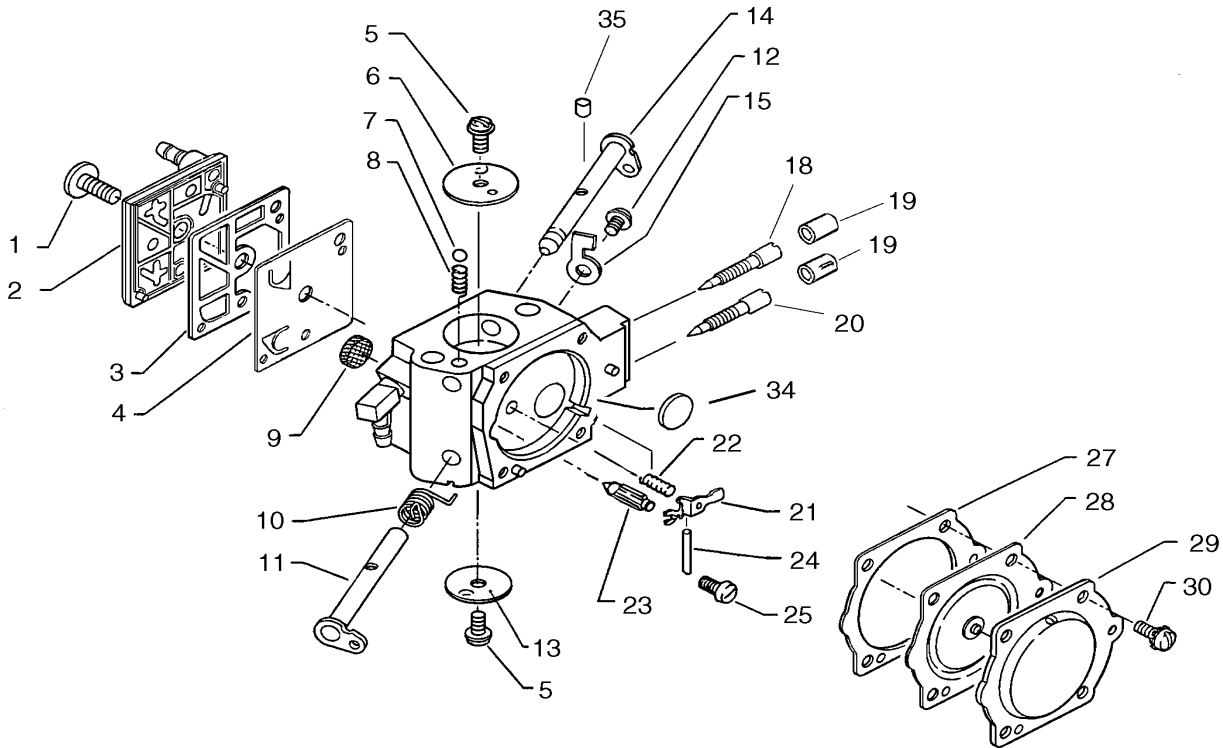

KEY	LV	PART NUMBER	Q'TY	DESCRIPTION	REMARKS
27	+	123140-16131	1	GASKET, M. DIAPHRAGM	
28	+	123141-16131	1	DIAPHRAGM, METERING	
29	+	123142-17330	1	COVER, M. DIAPHRAGM	
30	+	123130-02960	4	SCREW	
34	+	123146-10631	1	PLUG, WELCH	
35	+	123178-15030	1	PLUG, FRICTION