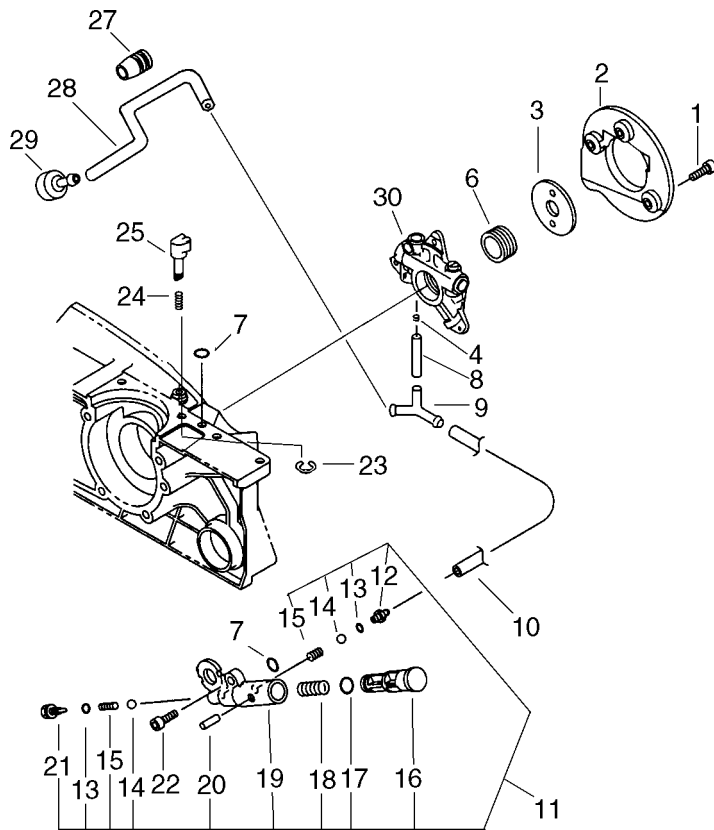

KEY	LV	PART NUMBER	Q'TY	DESCRIPTION	REMARKS
1		101534-30830	1	PLATE, GUIDE	
2		900162-05020	2	BOLT, H.S. 5*20	
3		156800-32631	1	ROTOR, MAGNETO	
4		101521-30832	1	FAN, COOLING	
5		100143-19830	1	WASHER	
6		433019-12330	1	NUT, FLANGE 8	
7		159012-03433	1	CAP, SPARK PLUG	
8		159011-03432	1	COIL, SPARK PLUG	
9		159017-31730	1	PLUG, SPARK RCJ-6Y	
10		152112-05730	1	BUSHING	
11		156601-30832	1	COIL, IGNITION	
12		900162-04020	2	BOLT, H.S. 4*20	
13		150611-30830	1	TUBE	
20		177234-30830	2	SPRING, RETURN	
21		177247-12331	2	SPACER, RATCHET	
22		177218-30830	2	PAWL, STARTER	
23		900603-00005	2	WASHER 5	
24		V203-000140	2	BOLT,5	
25		101535-30830	1	COVER, FAN	
26		177200-30831	1	STARTER ASSY	
27	+	900162-05014	1	BOLT, H.S. 5*14	
28	+	177214-02830	1	WASHER	
29	+	177226-07060	1	ROPE, STARTER	
30	+	177206-12330	1	DRUM, STARTER	

KEY	LV	PART NUMBER	Q'TY	DESCRIPTION	REMARKS
1		900162-04014	3	BOLT, H.S. 4*14	
2		437605-32430	1	COVER, OIL PUMP	
3		437066-30831	1	WASHER, CIRCULAR	
4		132013-26630	1	CLIP	
6		437063-33231	1	GEAR, WORM	
7		900720-00003	2	O-RING 3	
8		437211-32430	1	PIPE	
9		437212-32430	1	CONNECTOR, OIL PIPE	
10		437210-30830	1	PIPE, OIL	
11		437100-19832	1	OILER ASY, MANUAL	
12	+	437118-19830	1	NIPPLE	
13	+	437122-03430	2	O-RING	
14	+	437012-00330	2	VALVE, BALL	
15	+	V450-000290	2	SPRING, COMPRESSION	
16	+	437112-19831	1	PISTON, MANUAL	
17	+	900720-00007	1	O-RING 7	
18	+	437111-19830	1	SPRING	
19	+	437110-19831	1	BODY, OIL PUMP	
20	+	900345-20016	1	PIN, SPRING 2*16SUS	
21	+	437121-10130	1	ADAPTER, OIL PUMP	
22		900162-05020	1	BOLT, H.S. 5*20	
23		900700-00003	1	E-RING 3	
24		437015-19830	1	SPRING	
25		437039-30830	1	KNOB	