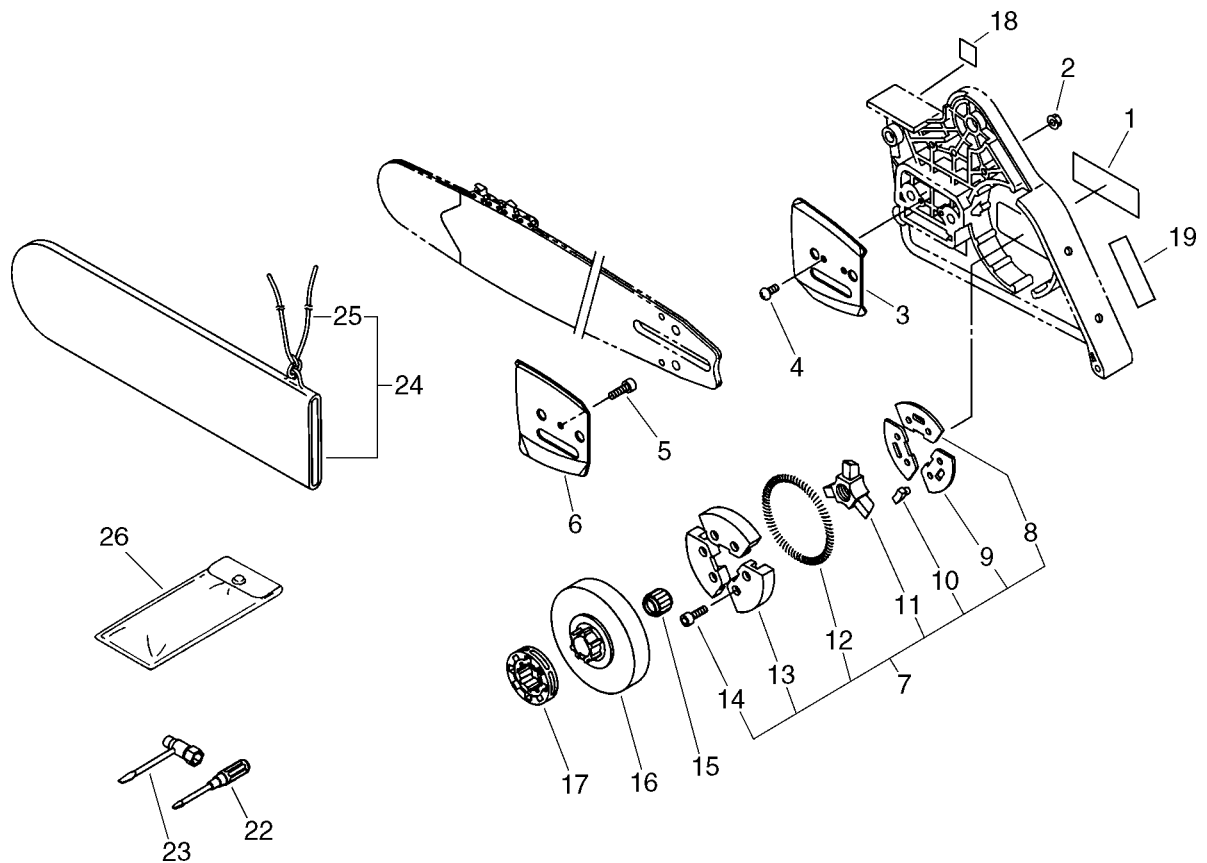

KEY	LV	PART NUMBER	Q'TY	DESCRIPTION	REMARKS
1		X502-000560	1	LABEL,ECHO	
2		433019-12330	2	NUT, FLANGE 8	
3		433012-30830	1	PLATE, GUIDE (OUTER)	
4		900241-03006	2	SCREW 3*6	
5		900241-04008	1	SCREW 4*8	
6		433013-30830	1	PLATE, GUIDE (INNER)	
7		175000-30832	1	CLUTCH ASSEMBLY	
8	+	175019-30830	2	PLATE, CLUTCH	
9	+	175029-30830	1	PLATE, CLUTCH	
10	+	175059-30830	1	PLATE, SPRING	
11	+	175016-30830	1	HUB, CLUTCH	
12	+	175018-30830	1	SPRING, CLUTCH	
13	+	175002-30831	1	SHOE, CLUTCH	
14	+	900105-04008	6	BOLT, H.S. 4*8	
15		175012-30831	1	BEARING, NEEDLE	
16		175105-30831	1	DRUM, CLUTCH	
17		175033-14731	1	SPROCKET, RIM 68210S	
18		890316-39130	1	LABEL, CAUTION	
19		890155-30130	1	LABEL, CAUTION	
22		895812-03930	1	DRIVER, SCREW 50	
23		895410-02830	1	WRENCH, W/S. DRIVER	
24		P021-014640	1	SCABBARD,CHAIN	
25	+	898568-14530	1	ROPE	
26		898510-07130	1	BAG, TOOL