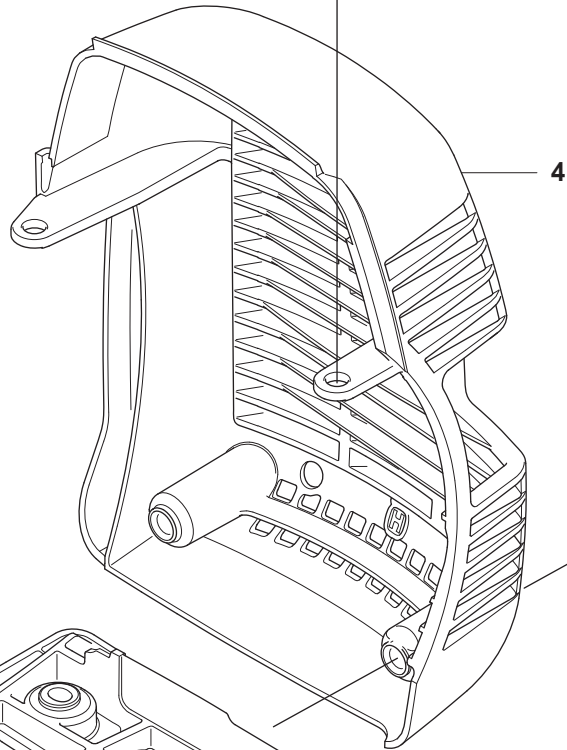

G 555
CYLINDER COVER

1

4

5

6

7

8 — **555 FXT**

8 — **555 FX**

8 — **555 RXT**

8 — **555 FRM**