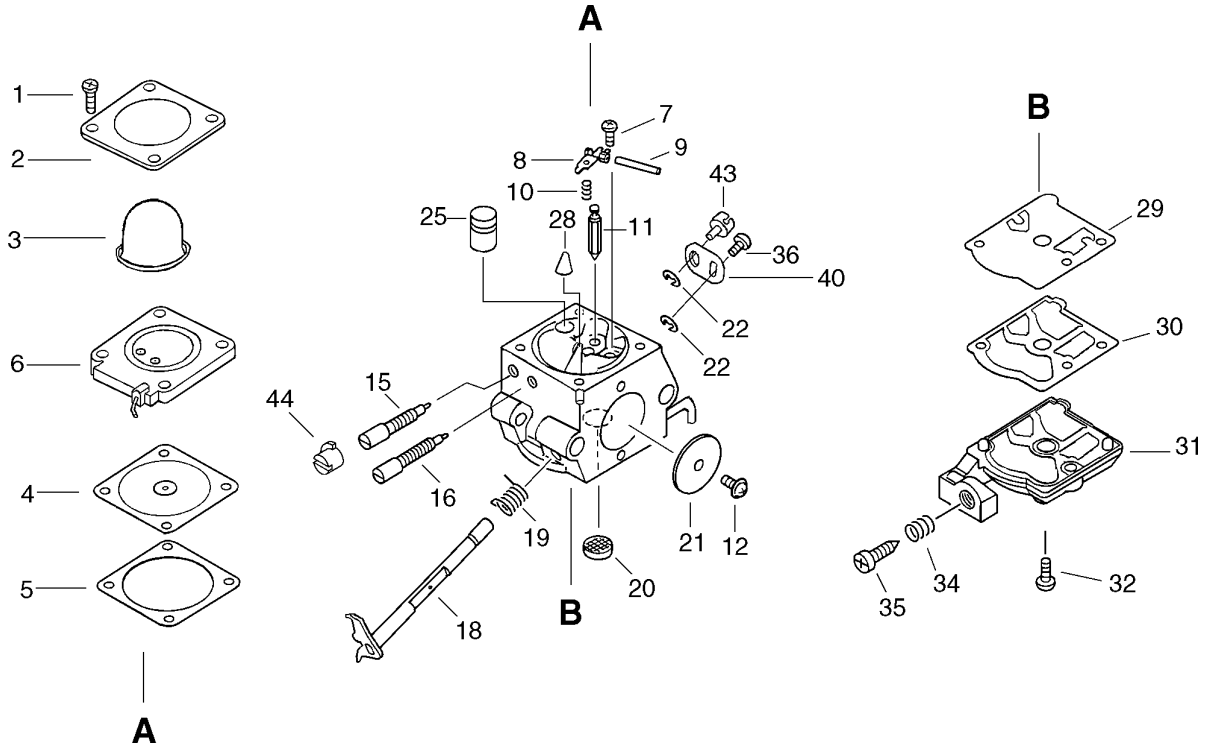

SRM-4300 9 Caburetor

KEY	LV	PART NUMBER	Q'TY	DESCRIPTION	REMARKS
31	+	P005-001340	1	COVER, PUMP	
32	+	125310-13930	1	SCREW	
34	+	125333-06960	1	SPRING, IDLE ADJUSTER	
35	+	125344-08560	1	SCREW	
36	+	125348-13930	1	SCREW	
40	+	P005-001100	1	LEVER, THROTTLE	
43	+	125372-42030	1	SWIVEL	
44		A259-000040	1	CAP, LIMITER