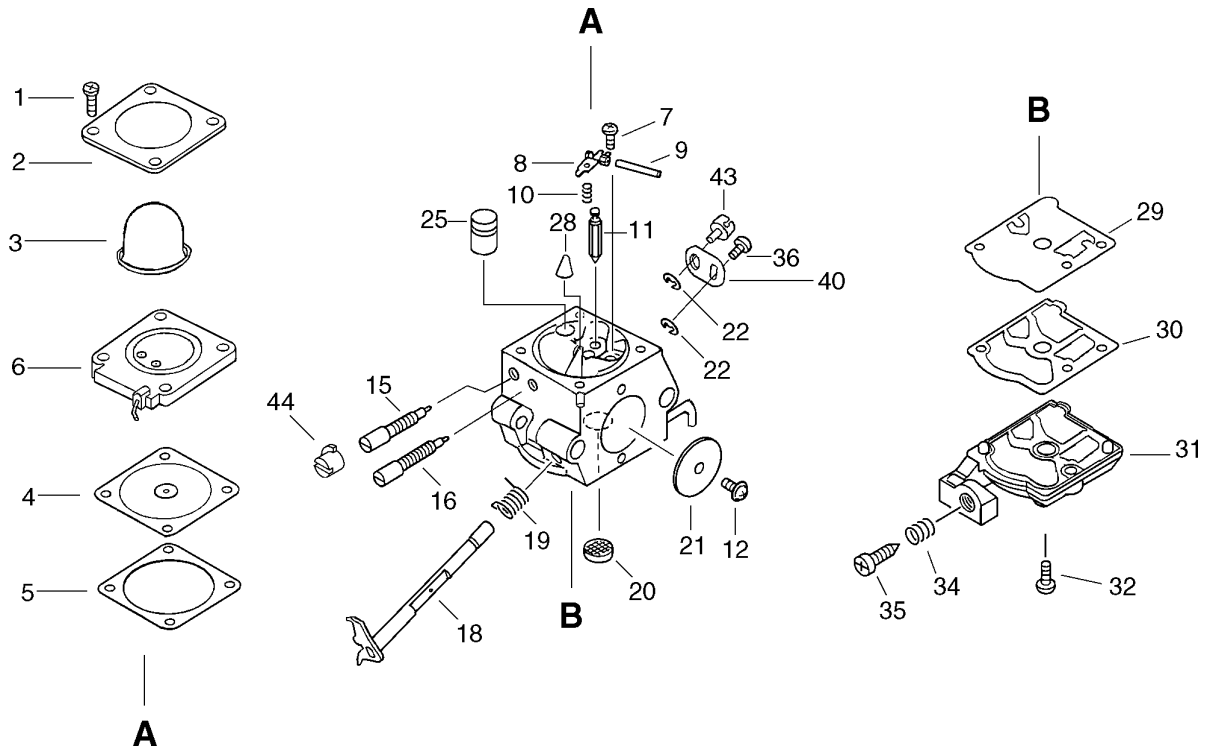

SRM-4300 9 Caburetor

KEY	LV	PART NUMBER	Q'TY	DESCRIPTION	REMARKS
		A021-000681	1	CARBURETOR,DIAPHRAGM	
1	+	125344-05360	4	SCREW	
2	+	P005-000620	1	RETAINER	
3	+	125381-08660	1	PUMP, PRIMING	
4	+	125341-07360	1	DIAPHRAGM	
5	+	P005-001140	1	GASKET, METERING	
6	+	P005-001170	1	BASE, ASY PRIMER	
7	+	125339-13930	1	SCREW	
8	+	125323-08260	1	ARM, VALVE	
9	+	125338-13930	1	PIN, METERING ARM	
10	+	P005-001130	1	SPRING, METER. LEVER	
11	+	125337-08260	1	VALVE, INLET NEEDLE	
12	+	125314-13930	1	SCREW	
15	+	P005-001160	1	SCREW,MAINN MIXTURE	
16	+	P005-001150	1	SCREW, IDLE MIXTURE	
18	+	P005-001090	1	SHAFT ASY,THROTTLE	
19	+	P005-000790	1	SPRING,THRT.RETURN	
20	+	P005-000860	1	SCREEN, FUEL INLET	
21	+	P005-000810	1	VÁLVE, THROTTLE	
22	+	125327-13930	2	CLIP	
25	+	P005-001080	1	NOZZLE, CHECK VALVE	
28	+	125345-51030	1	PLUG, WELCH	
29	+	P005-001110	1	DIAPHRAGM, PUMP	
30	+	125325-08360	1	GASKET, PUMP