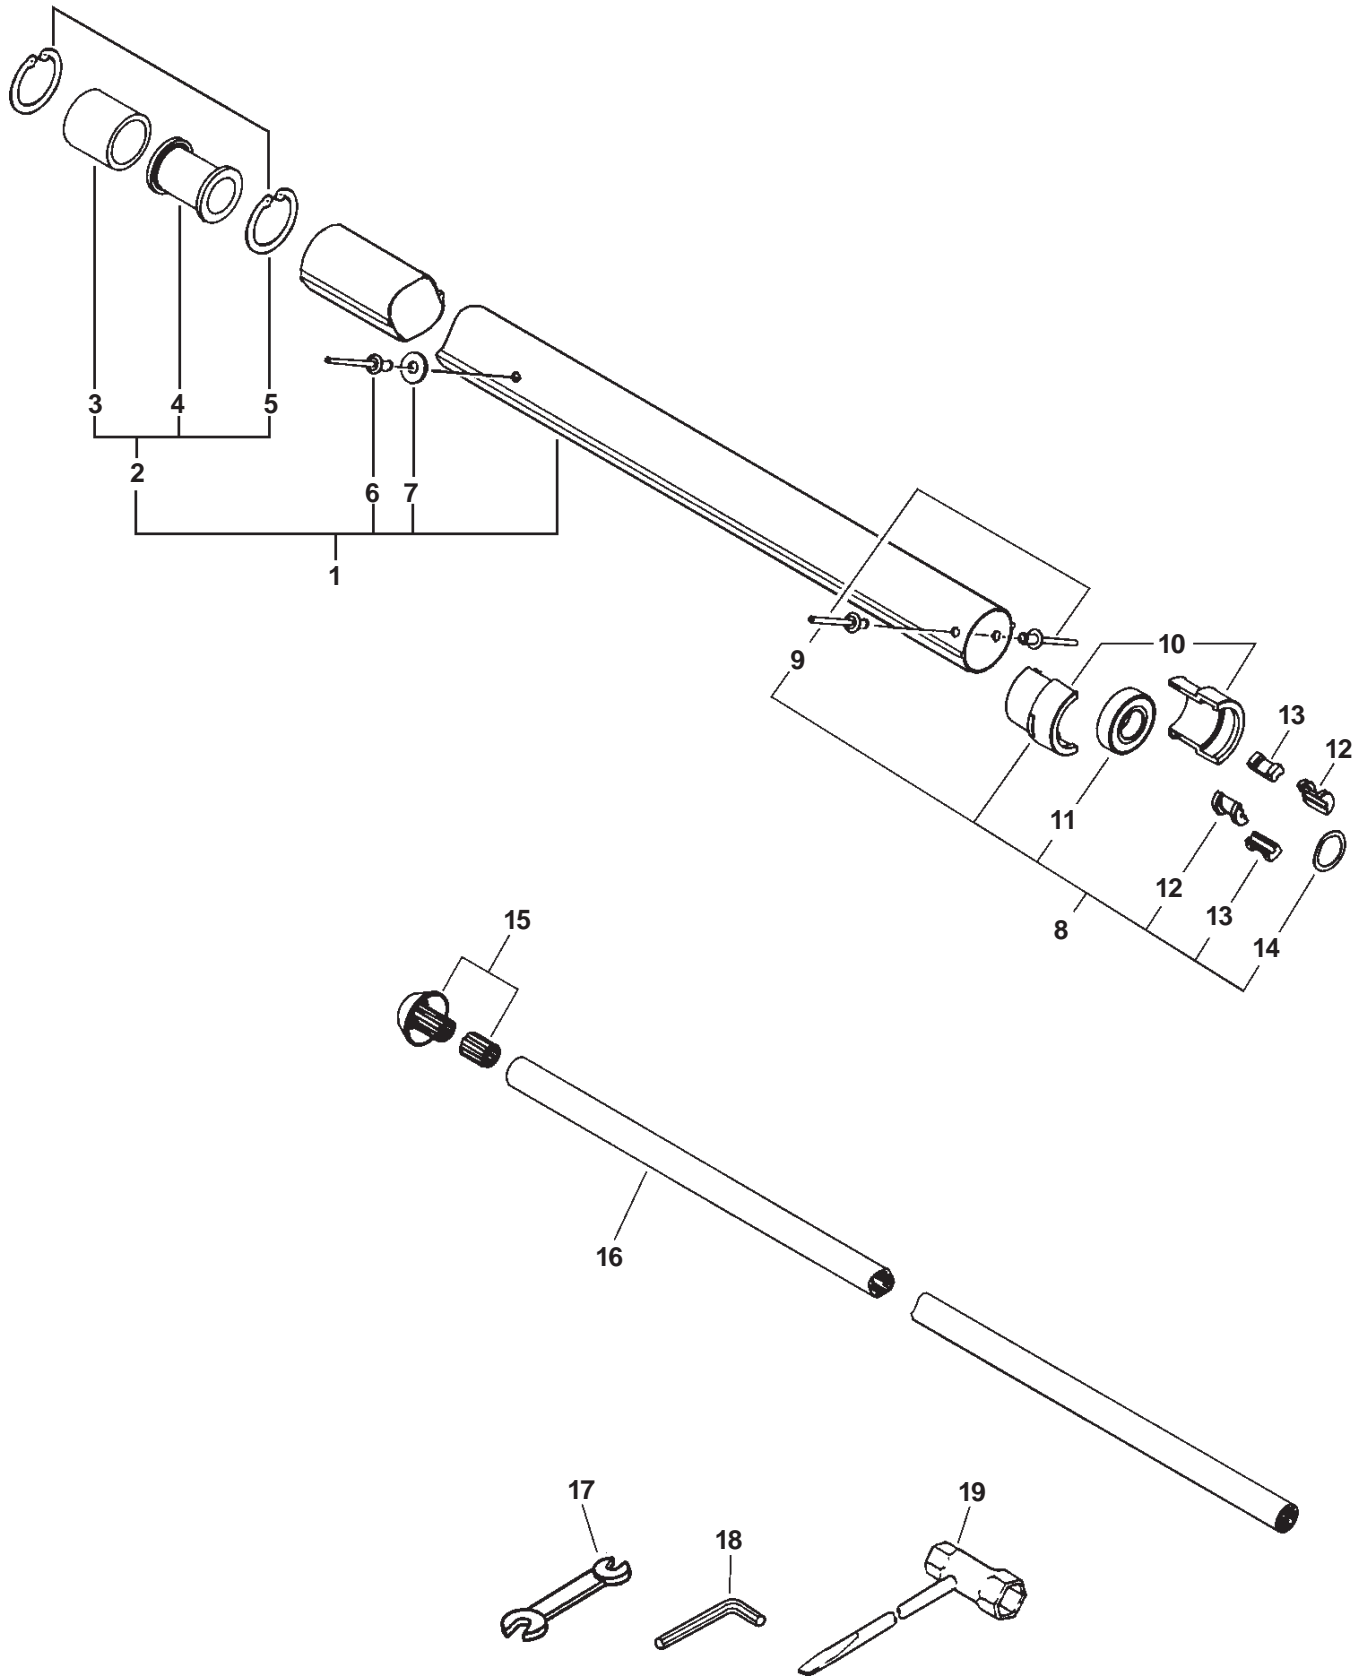

SERIAL NUMBERS: ALL

SERIAL NUMBERS: ALL

ITEM	PART NUMBER	QTY	DESCRIPTION	REMARKS
1	61029923960	1	UPPER HOUSING ASY	INCLUDES ITEMS 2-7
2	43330722360	1	UPPER DRIVESHAFT GUIDE ASY	INCLUDES ITEMS 4-7
3	10429322360	1	PAD, FOAM	
4	43334522360	1	GUIDE, DRIVESHAFT	
5	61033522360	2	RING, RETAINING	
6	89001122460	1	RIVET, ALUMINUM	
7	40011122360	1	WASHER	
8	61010522360	1	BEARING HOLDER ASY	
9	89001122360	2	RIVET, STEEL	
10	61011122360	2	HOLDER, BEARING	
11	90080206002	1	BEARING, BALL	
12	43334522560	2	HOLDER, INNER BEARING - LARGE	
13	43334522460	2	HOLDER, INNER BEARING - SMALL	
14	17812922360	1	WASHER, WAVE	
15	61029822360	1	ADAPTER, DRIVESHAFT - UPPER	
16	61001122460	1	DRIVESHAFT - UPPER	
17	89541522260	1	SPANNER 8X10	
18	89561203430	1	L-WRENCH - 3mm	
19	89541522160	1	WRENCH W/SCREWDRIVER