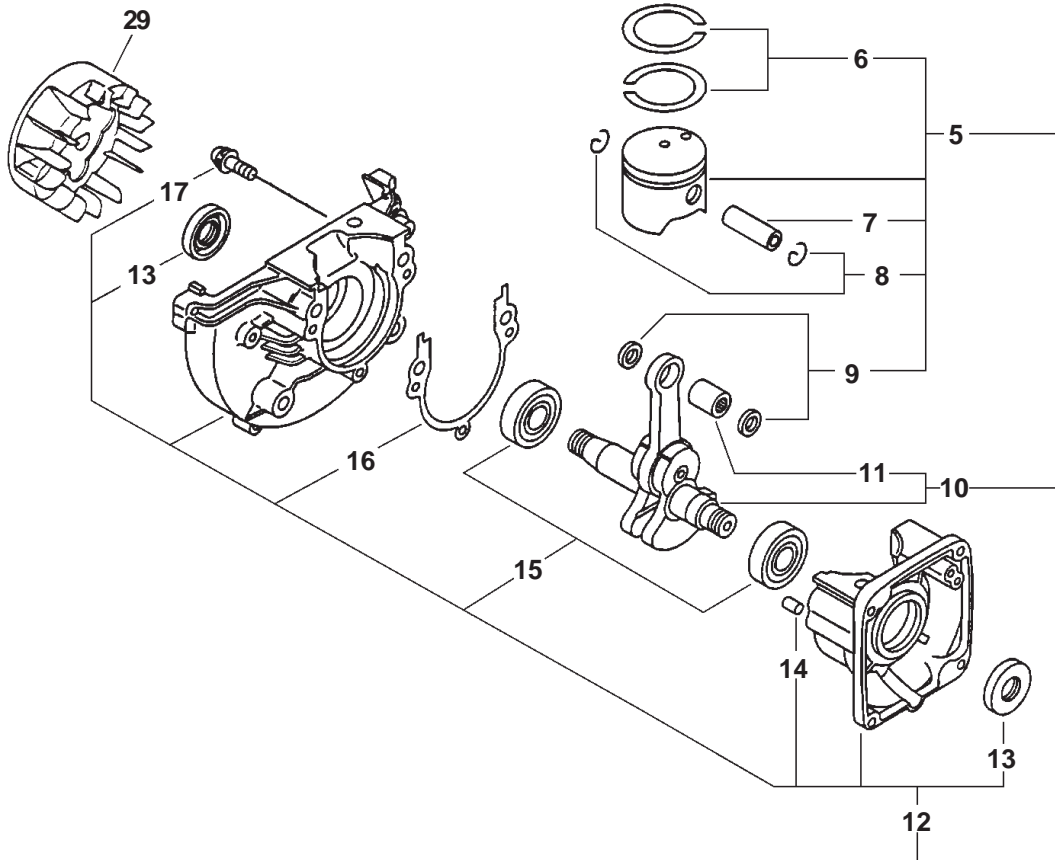

GASKET KIT

18

SERIAL NUMBERS: 505900 & UP

ITEM	PART NUMBER	QTY	DESCRIPTION	REMARKS
<u>OPTIONAL ENGINE REPOWER</u>				
1	SB1027	1	SHORT BLOCK	INCLUDES ITEMS 2-17
2	10101108961	1	CYLINDER	
3	90016205022	2	BOLT 5X22	
★ 4	10101044332	1	GASKET, CYLINDER	
5	10000009562	1	PISTON KIT	INCLUDES ITEMS 6-9
6	10001109560	2	RING, PISTON	
7	10001311520	1	PIN, PISTON	
8	10001504630	2	CIRCLIP, PISTON PIN	
9	10001411520	2	SPACER, PISTON PIN	
10	A011000101	1	CRANKSHAFT ASY	INCLUDES ITEM 15
11	V553000010	1	BEARING, NEEDLE	
12	10020451030	1	CRANKCASE KIT	INCLUDES ITEMS 17-21
13	10021242030	2	OIL SEAL	
14	10021503930	2	DOWEL PIN	
15	90081036201	2	BEARING, BALL 6201	
★ 16	10024242030	1	GASKET, CRANKCASE	
17	90016205028	3	BOLT 5X28	
★ Also Included In GASKET KIT				
18	88900005960	1	GASKET KIT	
19	15662652730	1	COIL, IGNITION	
20	90016204022	2	BOLT 4X22	
21	15011244330	1	GROMMET	
22	15901201620	1	CAP, SPARK PLUG	
23	15901103432	1	TERMINAL, SPARK PLUG CAP	
24	99944500071	1	SPARK PLUG -- BPM-7Y	
25	15901210230	1	CAP, SPARK PLUG	CANADA MODELS
26	15901605330	1	ADAPTER, SPARK PLUG CAP	CANADA MODELS
27	15901010230	1	SPARK PLUG -- BPMR-7A	CANADA MODELS
28	16201052830	1	LEAD, IGNITION	
	15680109660	1	FLYWHEEL	
29	10158746730	1	GUARD, ENGINE	
30	10151444531	1	COVER, CYLINDER	
31	90023804012	2	SCREW 4X12	
32	15991244530	1	GUARD, TOP	
33	90025305016	1	SCREW 5X16	
34	89003424661	1	LABEL, MODEL -- PPT-2400 T1E	
35	89016022660	1	LABEL, CAUTION