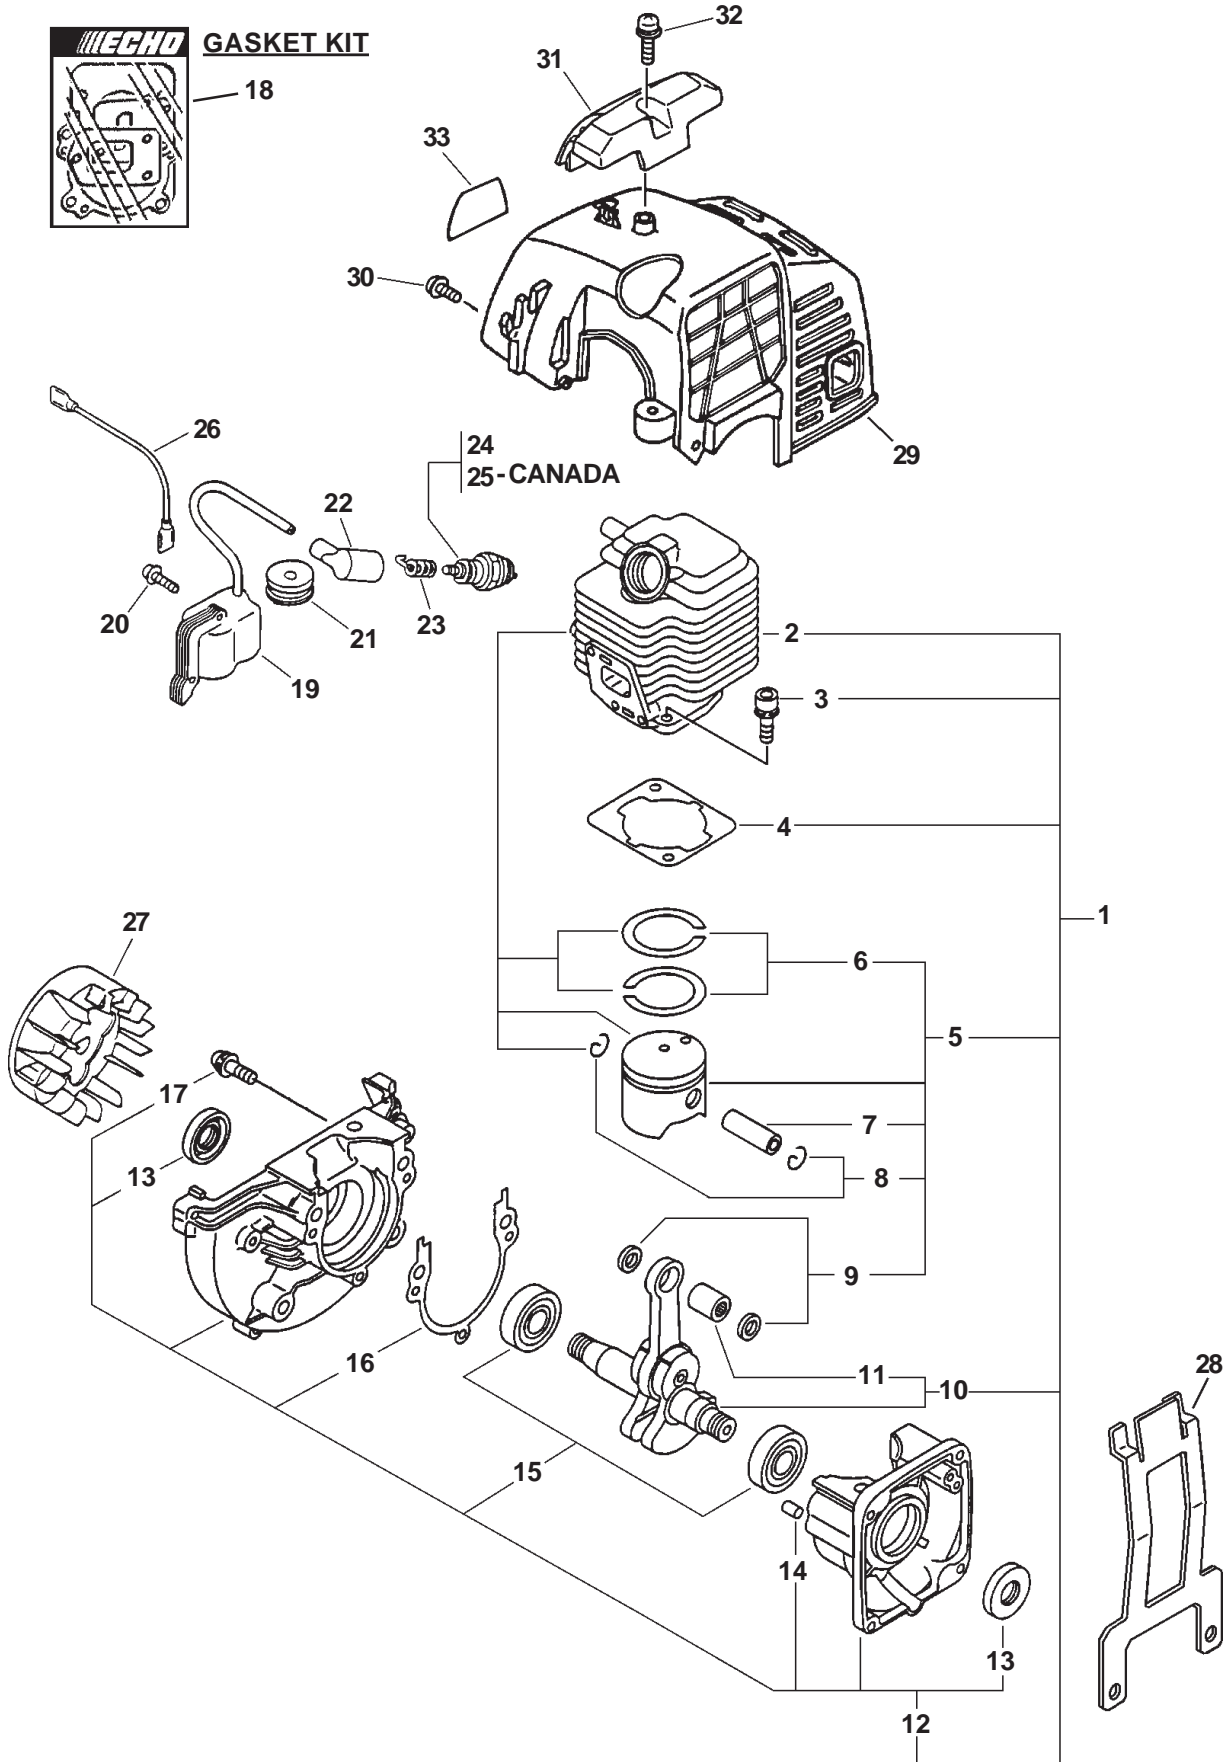

SERIAL NUMBERS: 001001-505899

ITEM	PART NUMBER	QTY	DESCRIPTION	REMARKS
<u>OPTIONAL ENGINE REPOWER</u>				
1	SB1027	1	SHORT BLOCK	INCLUDES ITEMS 2-17
2	10100308960	1	CYLINDER/PISTON KIT	ALSO INCLUDES ITEMS 6 & 8
3	90016205022	2	BOLT 5X22	
★ 4	10101044332	1	GASKET, CYLINDER	
5	10000009562	1	PISTON KIT	INCLUDES ITEMS 6-9
6	10001109560	2	RING, PISTON	
7	10001311520	1	PIN, PISTON	
8	10001504630	2	CIRCLIP, PISTON PIN	
9	10001411520	2	SPACER, PISTON PIN	
10	A011000101	1	CRANKSHAFT ASY	INCLUDES ITEM 11
11	V553000010	1	BEARING, NEEDLE	
12	10020451030	1	CRANKCASE KIT	INCLUDES ITEMS 12-17
13	10021242030	2	OIL SEAL	
14	10021503930	2	DOWEL PIN	
15	90081036201	2	BEARING, BALL 6201	
★ 16	10024242030	1	GASKET, CRANKCASE	
17	90016205028	3	BOLT 5X28	
★ Also Included In GASKET KIT				
18	88900005960	1	GASKET KIT	
19	15660152130	1	COIL, IGNITION	
20	90016204022	2	BOLT 4X22	
21	15011244330	1	GROMMET	
22	15901201620	1	CAP, SPARK PLUG	
23	15901103432	1	TERMINAL, SPARK PLUG CAP	
24	99944500071	1	SPARK PLUG -- BPM-7Y	
25	15901010230	1	SPARK PLUG -- BPMR-7A	CANADA MODELS
26	16201052830	1	LEAD, IGNITION	
27	15680144731	1	FLYWHEEL	
28	10158746730	1	GUARD, ENGINE	
29	10151444531	1	COVER, CYLINDER	
30	90023804012	2	SCREW 4X12	
31	15991244530	1	GUARD, TOP	
32	90025305016	1	SCREW 5X16	
33	89003424661	1	LABEL, MODEL -- PPT-2400 T1E	