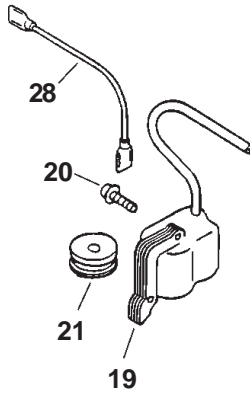

GASKET KIT

18

SERIAL NUMBERS: 505900 & UP

ITEM	PART NUMBER	QTY	DESCRIPTION	REMARKS
<u>OPTIONAL ENGINE REPOWER</u>				
1	SB1027	1	SHORT BLOCK	INCLUDES ITEMS 2-17
2	10101108961	1	CYLINDER	
3	90016205022	2	BOLT 5X22	
★ 4	10101044332	1	GASKET, CYLINDER	
5	10000009562	1	PISTON KIT	INCLUDES ITEMS 6-9
6	10001109560	2	RING, PISTON	
7	10001311520	1	PIN, PISTON	
8	10001504630	2	CIRCLIP, PISTON PIN	
9	10001411520	2	SPACER, PISTON PIN	
10	A011000101	1	CRANKSHAFT ASY	INCLUDES ITEM 15
11	V553000010	1	BEARING, NEEDLE	
12	10020451030	1	CRANKCASE KIT	INCLUDES ITEMS 17-21
13	10021242030	2	OIL SEAL	
14	10021503930	2	DOWEL PIN	
15	90081036201	2	BEARING, BALL 6201	
★ 16	10024242030	1	GASKET, CRANKCASE	
17	90016205028	3	BOLT 5X28	
★ Also Included In GASKET KIT				
18	88900005960	1	GASKET KIT	
19	15662652730	1	COIL, IGNITION	
20	90016204022	2	BOLT 4X22	
21	15011244330	1	GROMMET	
22	15901201620	1	CAP, SPARK PLUG	
23	15901103432	1	TERMINAL, SPARK PLUG CAP	
24	99944500071	1	SPARK PLUG -- BPM-7Y	
25	15901210230	1	CAP, SPARK PLUG	CANADA MODELS
26	15901605330	1	ADAPTER, SPARK PLUG CAP	CANADA MODELS
27	15901010230	1	SPARK PLUG -- BPMR-7A	CANADA MODELS
28	16201052830	1	LEAD, IGNITION	
	15680109660	1	FLYWHEEL	
29	10158746730	1	GUARD, ENGINE	
30	10151444531	1	COVER, CYLINDER	
31	90023804012	2	SCREW 4X12	
32	15991244530	1	GUARD, TOP	
33	90025305016	1	SCREW 5X16	
34	89003424661	1	LABEL, MODEL -- PPT-2400 T1E	
35	89016022660	1	LABEL, CAUTION