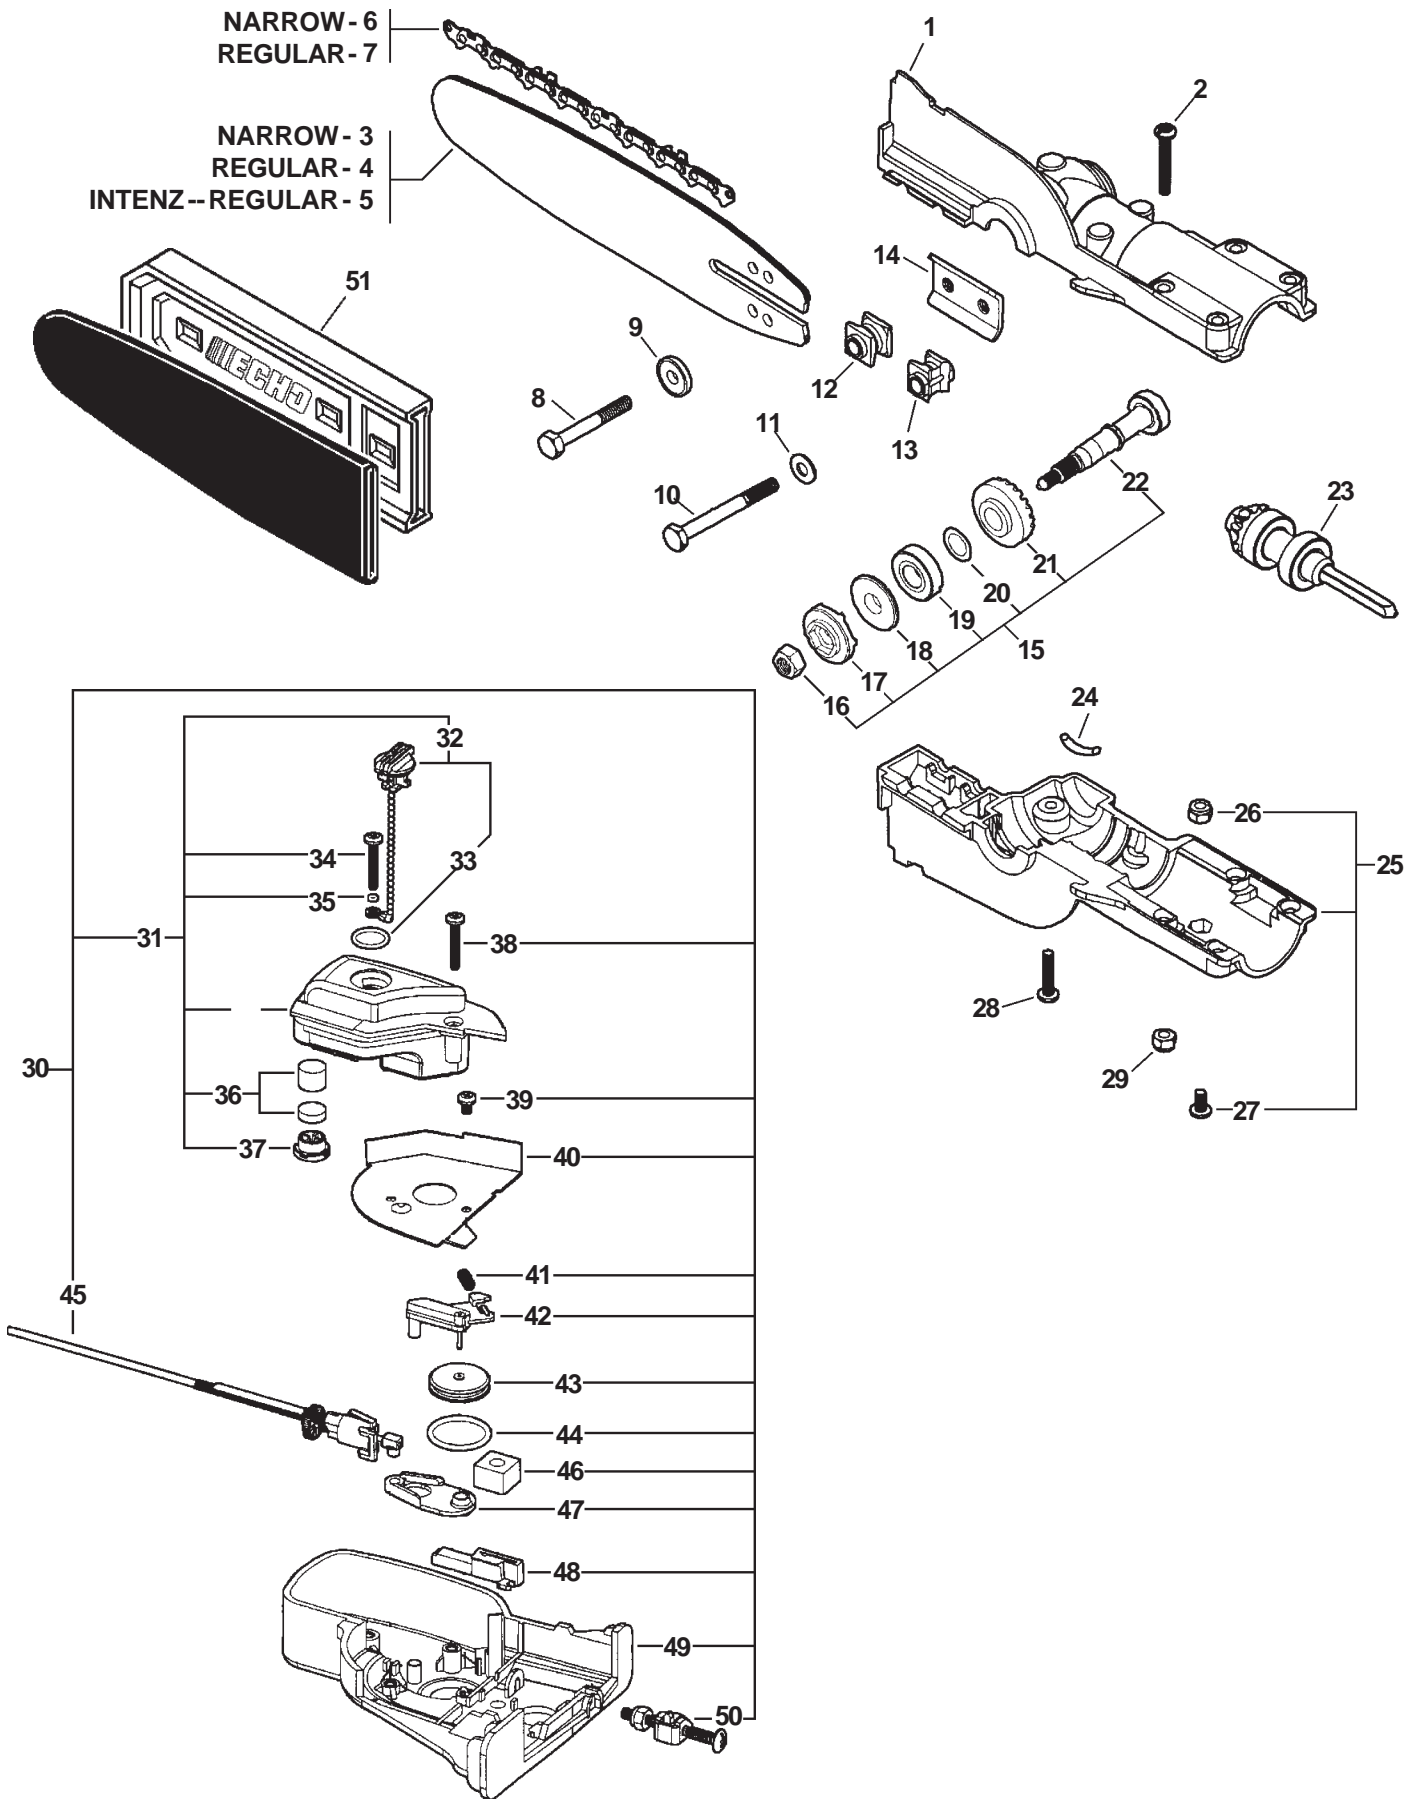

PPT-2400 Type 1E

GEAR CASE, AUTO-OILER, GUIDE BAR, CHAIN

SERIAL NUMBERS: 001001-505899

SERIAL NUMBERS: 001001-505899

ITEM	PART NUMBER	QTY	DESCRIPTION	REMARKS
1	61040722460	1	CASE, GEAR - UPPER	
2	90005300400	4	SCREW	
3	1120374401	1	GUIDE BAR - 12" (90-VS) -- NARROW**	
4	1121374401	1	GUIDE BAR - 12" (91-VS) -- REGULAR**	
5	1122374401	1	GUIDE BAR - 12" (91-VS) INTENZ -- REGULAR**	
6	1907044	1	CHAIN - 12" (90-VS) -- NARROW**	
7	1917044	1	CHAIN - 12" (91-VS) -- REGULAR**	
8	90005100100	1	SCREW	
9	17802022360	1	WASHER	
10	90005600200	1	BOLT	
11	90003500200	1	WASHER	
12	11007622360	1	SPACER, BAR BOLT - FRONT	
13	11007622460	1	SPACER, BAR BOLT - REAR	
14	43305522360	1	BRACKET, GUIDE BAR	
15	61030622360	1	SPROCKET GEAR/SHAFT ASY INCIUDES ITEMS 16-22	
16	90003000200	1	NUT	
17	30281022360	1	SPROCKET, DRIVE	
18	30281222360	1	PLATE, SPROCKET	
19	90080206001	1	BEARING, BALL	
20	10013222060	1	WASHER	
21	61031122360	1	GEAR, BEVEL	
22	61036022360	1	DRIVE SHAFT SPROCKET ASY	
23	61030922360	1	PINION GEAR/SHAFT ASY	
24	10491022360	1	CUSHION	
25	61040722360	1	GEAR CASE ASY - LOWER	INCIUDES ITEMS 26-27
26	90003150100	1	LOCKNUT	
27	90005300200	1	SCREW	
28	90005300300	4	SCREW	
29	90003150100	4	LOCKNUT	
30	43700022360	1	AUTO-OILER ASY	INCIUDES ITEMS 31-50
31	43600522360	1	OIL TANK ASY	INCIUDES ITEMS 32-37
32	43600122060	1	OIL TANK CAP ASY	INCIUDES ITEM 33
33	43712222060	1	O-RING	
34	90005200300	1	SCREW	
35	27021722460	1	O-RING	
36	43620522360	1	OIL STRAINER ASY	
37	43724322360	1	HOUSING, OIL FILTER	
38	90005200300	1	SCREW	
39	90005200200	2	SCREW	
40	69902522360	1	PLATE, PROTECTION	
41	10494022360	1	SPRING	
42	70700022360	1	OILER IDLER LINK ASY	
43	43706822360	1	CAM, OIL PUMP	
44	43712222360	1	O-RING	
45	43700022460	1	OILER PUMP ASY	
46	11007622560	1	SPACER	
47	43704122360	1	LINK, OILER DRIVE	
48	16821822160	1	PIPE, OIL	
49	43760522360	1	COVER, OILER	
50	43309522360	1	CHAIN TENSIONER ASY	
51	89851322360	1	COVER, GUIDE BAR	

** Narrow & Regular Chains & Guide Bars are NOT Interchangeable