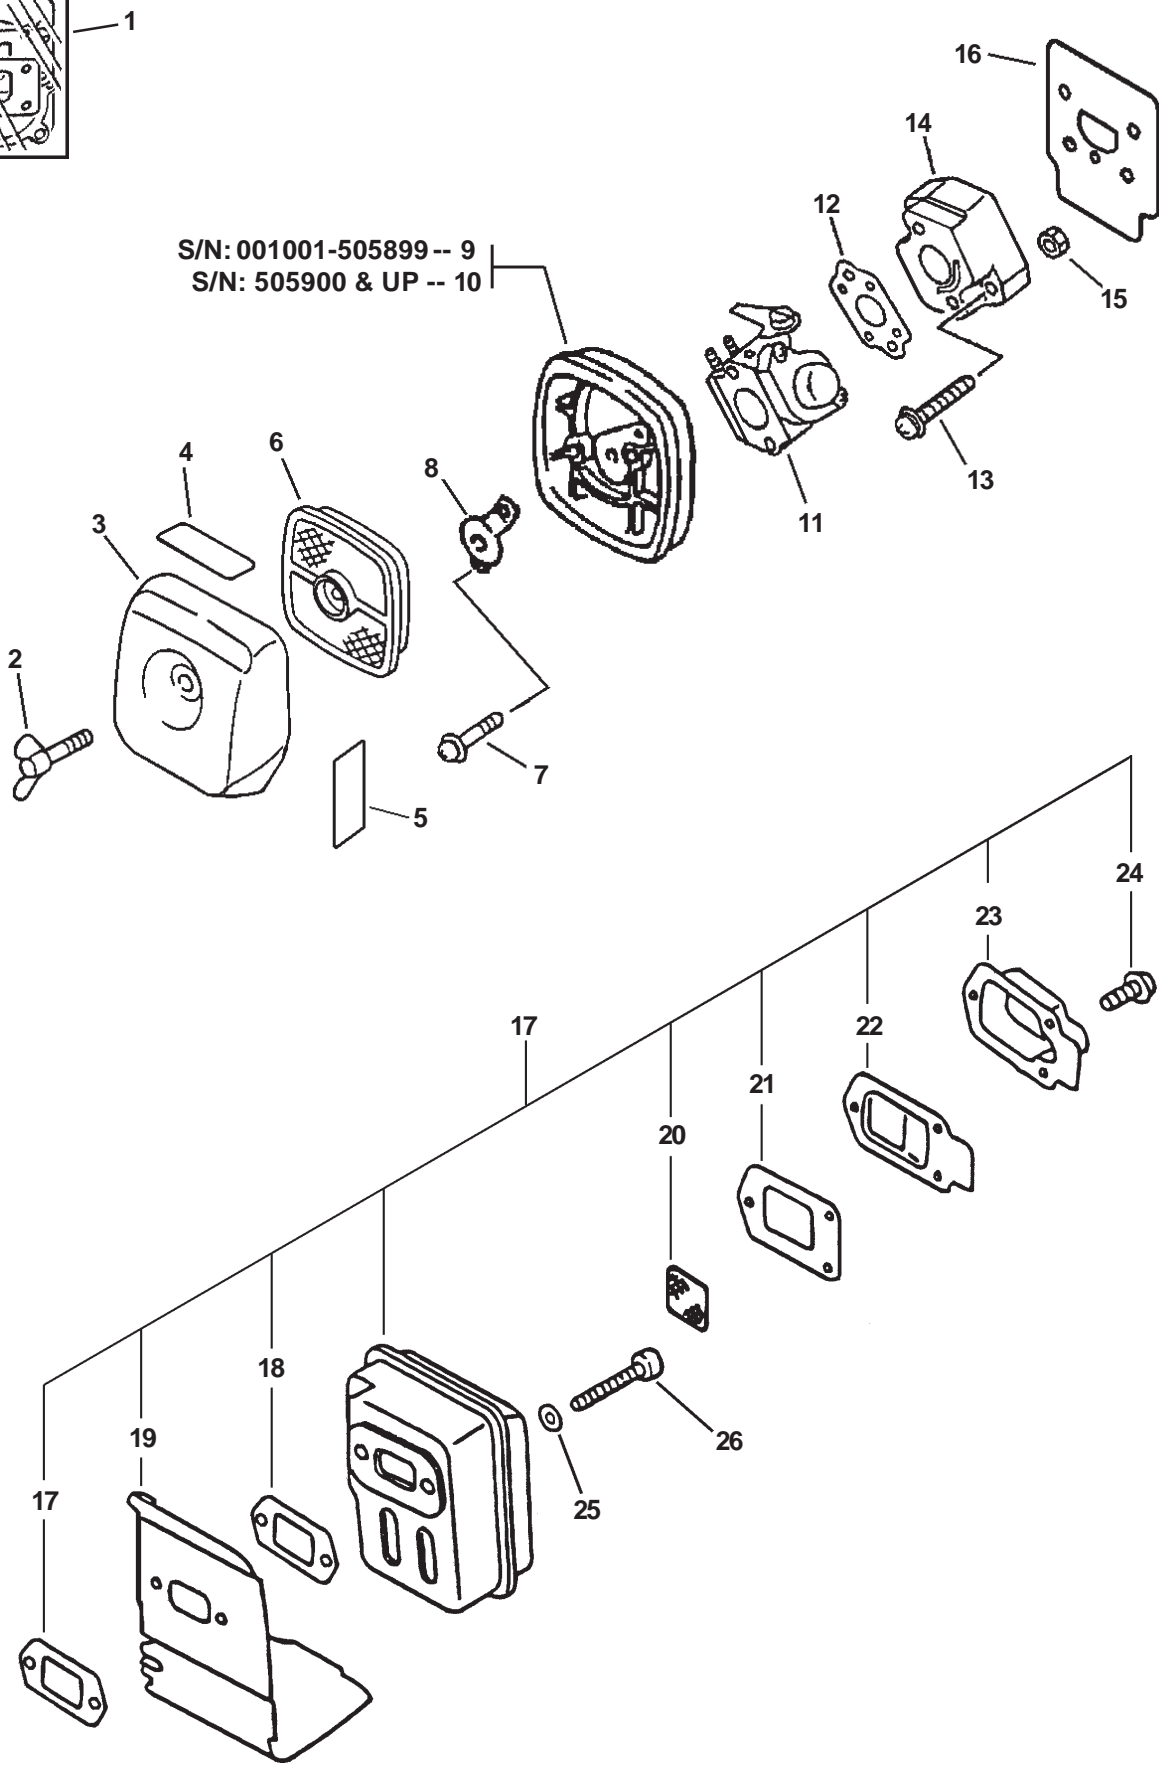

SERIAL NUMBERS: ALL

GASKET KIT

SERIAL NUMBERS: ALL

ITEM	PART NUMBER	QTY	DESCRIPTION	REMARKS
1	88900005960	1	GASKET KIT	
2	21041752730	1	BOLT, WING	
3	13031305863	1	COVER, AIR CLEANER	
4	89012152730	1	LABEL, CHOKE	
5	89033452730	1	LABEL, METERING	
6	13031054130	1	FILTER, AIR	
7	90024205065	2	SCREW 5X65	
8	12901106360	1	PLATE, PREVENT	
9	13030706761	1	CASE, AIR CLEANER	S/N: 001001-505899
10	13030744530	1	CASE, AIR CLEANER	S/N: 505900 & UP
11	12300052132	1	CARBURETOR -- WT-424B	
★ 12	13001005960	1	GASKET, INTAKE	
13	90023805020	2	SCREW 5X20	
14	13001742031	1	INSULATOR	
15	90050000005	2	NUT 5	
★ 16	13001042032	1	SHIELD, INTAKE	
17	14580052630	1	MUFFLER ASY	INCLUDES ITEMS 18-24
★ 18	V104000160	2	GASKET, EXHAUST	
19	14587144331	1	SHIELD, EXHAUST	
20	14586240630	1	SCREEN	
★ 21	14586642031	1	GASKET, EXHAUST	
22	14587642030	1	GUIDE, EXHAUST - INNER	
23	14581852130	1	GUIDE, EXHAUST - OUTER	
24	90023804010	3	SCREW 4X10	
25	90060000005	2	WASHER 5	
26	90010505055	2	BOLT 5X55	

★ Also Included In GASKET KIT