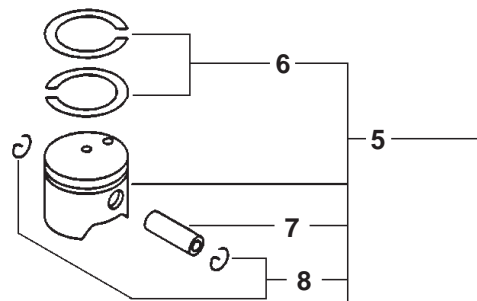

GASKET KIT

18

SERIAL NUMBERS: 505900 & UP

ITEM	PART NUMBER	QTY	DESCRIPTION	REMARKS
<u>OPTIONAL ENGINE REPOWER</u>				
1	SB1027	1	SHORT BLOCK	INCLUDES ITEMS 2-17
2	10101108961	1	CYLINDER	
3	90016205022	2	BOLT 5X22	
★ 4	10101044332	1	GASKET, CYLINDER	
5	10000009562	1	PISTON KIT	INCLUDES ITEMS 6-9
6	10001109560	2	RING, PISTON	
7	10001311520	1	PIN, PISTON	
8	10001504630	2	CIRCLIP, PISTON PIN	
9	10001411520	2	SPACER, PISTON PIN	
10	A011000101	1	CRANKSHAFT ASY	INCLUDES ITEM 15
11	V553000010	1	BEARING, NEEDLE	
12	10020451030	1	CRANKCASE KIT	INCLUDES ITEMS 17-21
13	10021242030	2	OIL SEAL	
14	10021503930	2	DOWEL PIN	
15	90081036201	2	BEARING, BALL 6201	
★ 16	10024242030	1	GASKET, CRANKCASE	
17	90016205028	3	BOLT 5X28	
★ Also Included In GASKET KIT				
18	88900005960	1	GASKET KIT	
19	15662652730	1	COIL, IGNITION	
20	90016204022	2	BOLT 4X22	
21	15011244330	1	GROMMET	
22	15901201620	1	CAP, SPARK PLUG	
23	15901103432	1	TERMINAL, SPARK PLUG CAP	
24	99944500071	1	SPARK PLUG -- BPM-7Y	
25	15901210230	1	CAP, SPARK PLUG	CANADA MODELS
26	15901605330	1	ADAPTER, SPARK PLUG CAP	CANADA MODELS
27	15901010230	1	SPARK PLUG -- BPMR-7A	CANADA MODELS
28	16201052830	1	LEAD, IGNITION	
	15680109660	1	FLYWHEEL	
29	10158746730	1	GUARD, ENGINE	
30	10151444531	1	COVER, CYLINDER	
31	90023804012	2	SCREW 4X12	
32	15991244530	1	GUARD, TOP	
33	90025305016	1	SCREW 5X16	
34	89003424661	1	LABEL, MODEL -- PPT-2400 T1E	
35	89016022660	1	LABEL, CAUTION