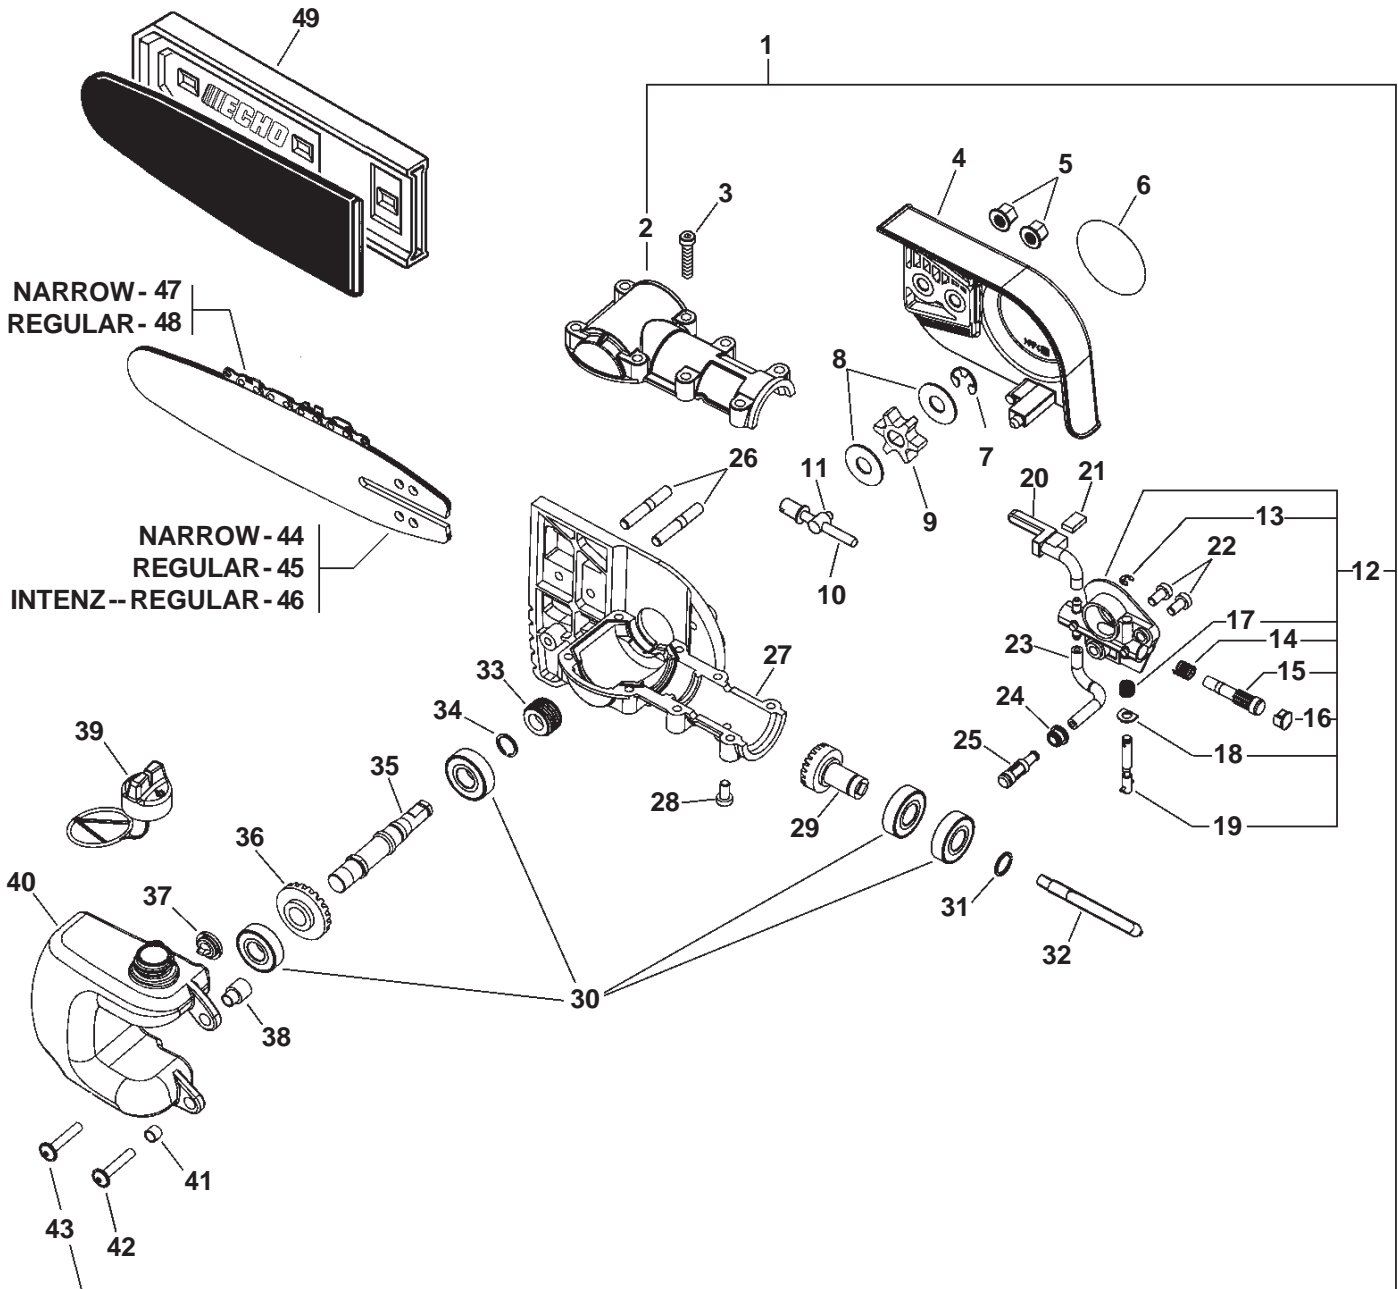

SERIAL NUMBERS: 505900 & UP

SERIAL NUMBERS: 505900 & UP

ITEM	PART NUMBER	QTY	DESCRIPTION	REMARKS
1	90083	1	OILER GEAR BOX ASY	INCLUDES ITEMS 2-43
2	C531000030	1	CASE, GEAR UPPER	
3	V253000000	8	SCREW 5X25	
4	C300000000	1	GUARD, SPROCKET	
5	43301903933	2	NUT 6	
6	89011849130	1	LABEL, ECHO	
7	V583000010	1	RING	
8	17501439130	2	WASHER, CIRCULAR 10	
9	C580000070	1	SPROCKET, DRIVE	
10	43301639131	1	BOLT, TENSIONER	
11	43301403931	1	TENSIONER	
12	43700239130	1	AUTO OILER ASY	INCLUDES ITEMS 13-19
13	12312715030	1	CLIP	
14	43701938330	1	SPRING, PLUNGER	
15	43702437330	1	PLUNGER ASY	
16	43706237330	1	CAP, OIL PUMP	
17	43701537330	1	SPRING, ADJUSTER	
18	43702937330	1	WASHER	
19	43701639130	1	ADJUSTER, OILER	
20	V470000180	1	PIPE	
21	43724439130	1	PAD, FOAM	
22	V253000010	2	SCREW 5X10	
23	13011014330	1	IMPULSE PIPE	
24	13211501461	1	GROMMET	
25	43620502832	1	STRAINER, OIL	
26	V224000000	2	BOLT, STUD 6	
27	C531000040	1	CASE, GEAR LOWER	
28	V253000010	1	SCREW 5X10	
29	V651000040	1	GEAR, BEVEL	
30	9405206001	4	BEARING, BALL	
31	90070600012	1	CIRCLIP 12	
32	61002522360	1	CONNECTOR, SHAFT	
33	43706338330	1	GEAR, WORM	
34	90070600012	1	CIRCLIP 12	
35	C534000020	1	SHAFT, GEAR	
36	61031122060	1	GEAR, BEVEL	
37	13131406320	1	VALVE, CHECK	
38	V354000010	1	COLLAR 6	
39	P021000950	1	OIL CAP ASY	
40	C200000000	1	TANK, OIL	
41	13104528230	2	SPACER	
42	V253000030	2	SCREW 5X16	
43	V253000020	1	SCREW 5X16	
44	1120374401	1	GUIDE BAR - 12" (90-VS) -- NARROW**	
45	1121374401	1	GUIDE BAR - 12" (91-VS) -- REGULAR**	
46	1122374401	1	GUIDE BAR - 12" (91-VS) INTENZ -- REGULAR**	
47	1907044	1	CHAIN - 12" (90-VS) -- NARROW**	
48	1917044	1	CHAIN - 12" (91-VS) -- REGULAR**	
49	89851322360	1	COVER, GUIDE BAR	

** Narrow & Regular Chains & Guide Bars are NOT Interchangeable