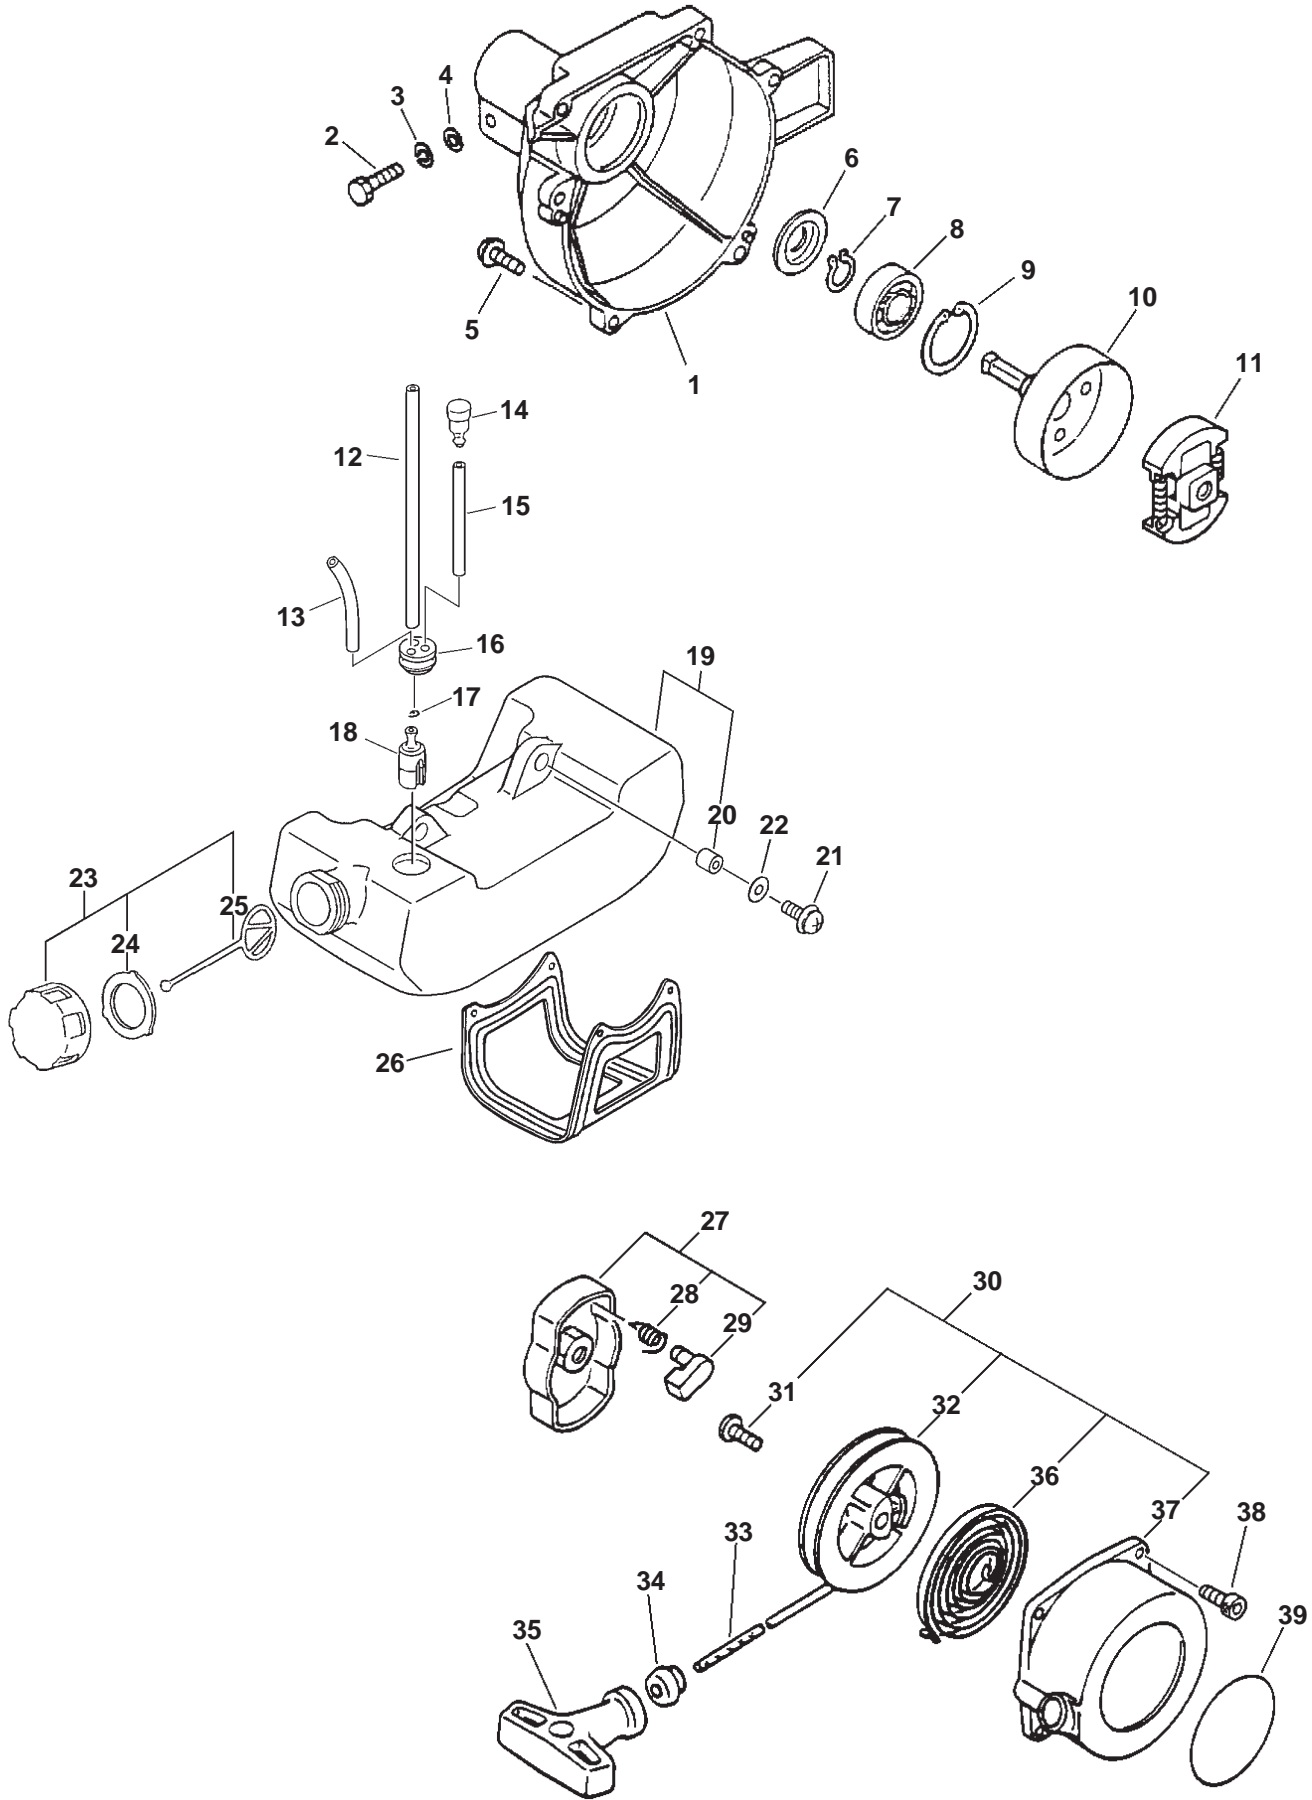

SERIAL NUMBERS: ALL

SERIAL NUMBERS: ALL

ITEM	PART NUMBER	QTY	DESCRIPTION	REMARKS
1	10151144630	1	COVER, FAN	
2	90015105025	1	BOLT 5X25	
3	90060500005	1	WASHER, SPRING 5	
4	90060000005	1	WASHER 5	
5	90016304016	4	BOLT 4X16	
6	17505304920	1	STOPPER	
7	90070100012	1	CIRCLIP 12	
8	90081406201	1	BEARING, BALL	
9	90070200032	1	CIRCLIP 32	
10	17500542030	1	DRUM, CLUTCH	
11	17500056830	1	CLUTCH ASY	
12	13201013930	1	PIPE, FUEL - 3X5X180mm	BULK OPTION: 90014
13	13201056330	1	PIPE, RETURN - 3X6X90mm	BULK OPTION: 90017
14	A356000030	1	VALVE, CHECK	
15	13131239130	1	PIPE, VENT - 3X5X70mm	BULK OPTION: 90014
16	13211546730	1	GROMMET, FUEL	
17	13201309820	1	CLIP	
18	13120507320	1	FILTER, FUEL	
19	13100546830	1	TANK, FUEL	
20	13104528230	2	COLLAR	
21	90023805016	2	SCREW 5X16	
22	90060300005	2	WASHER 5	
23	13100455630	1	CAP ASY, FUEL TANK	INCLUDES ITEMS 24-25
24	13101655830	1	GASKET, FUEL TANK CAP	
25	13105152430	1	CONNECTOR, CAP	
26	30511042030	1	STAND	
27	17720244330	1	STARTER PAWL ASY	INCLUDES ITEMS 28-29
28	17723442030	1	SPRING, RETURN	
29	17721844330	1	PAWL, STARTER	
30	17720042033	1	STARTER ASY	INCLUDES ITEMS 31-37
31	17723644330	1	SCREW	
32	17721544430	1	DRUM, STARTER	
33	17722610120	1	ROPE, STARTER - 3X1000mm	BULK OPTION: 99944444000
34	17722742030	1	GUIDE, ROPE	
35	17722806530	1	GRIP, STARTER	
66	17722042030	1	SPRING, REWIND	
37	17723242032	1	HOUSING, STARTER	
38	90016304016	4	BOLT 4X16	
39	89011849130	1	LABEL, ECHO