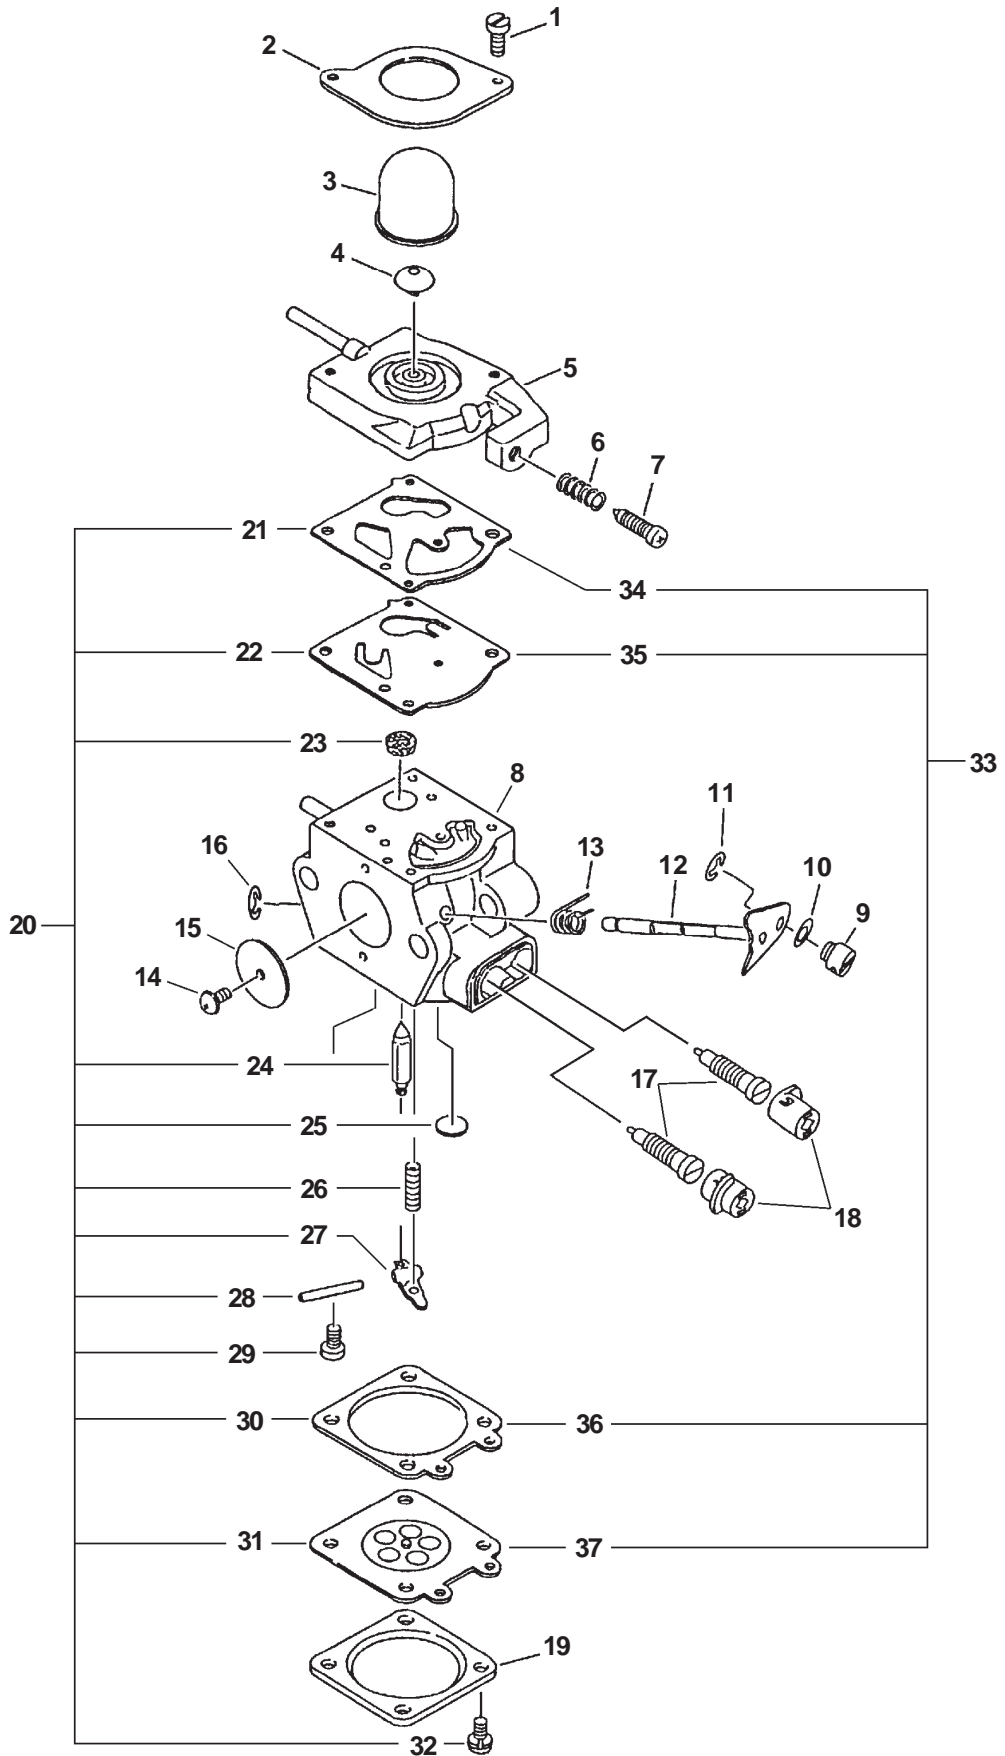

SERIAL NUMBERS: ALL

SERIAL NUMBERS: ALL

ITEM	PART NUMBER	QTY	DESCRIPTION	REMARKS
	12300052132	1	CARBURETOR--WT-424B	
1	12311043130	2	SCREW, PRIMER PUMP COVER	
2	12314209560	1	COVER, PRIMER PUMP	
3	12318109560	1	PUMP, PRIMER	
4	12317135630	1	VALVE, PURGE CHECK	
5	12312443230	1	COVER, FUEL PUMP	
6	12313304260	1	SPRING, IDLE ADJUST	
7	12313404260	1	SCREW, IDLE ADJUST	
8	-----	1	BODY, CARBURETOR-- NOT AVAILABLE SEPARATELY	
9	12317226030	1	SWIVEL	
10	12314926030	1	WASHER	
11	12317307930	1	CLIP, SWIVEL	
12	12311752130	1	SHAFT, THROTTLE	
13	12311352130	1	SPRING, THROTTLE SHAFT	
14	12311403930	1	SCREW, THROTTLE VALVE	
15	12311652130	1	VALVE, THROTTLE	
16	12312715030	1	CLIP, THROTTLE SHAFT	
17	12312052131	2	NEEDLE, MIXTURE	
18	12315139230	2	CAP, LIMITER	
19	12314203930	1	COVER, METERING DIAPHRAGM	
20	12310052130	1	REPAIR KIT	
21	-----	1	GASKET, FUEL PUMP	
22	-----	1	DIAPHRAGM, FUEL PUMP	
23	-----	1	SCREEN, INLET	
24	-----	1	VALVE, INLET NEEDLE	
25	-----	1	PLUG, WELCH	
26	-----	1	SPRING, METERING LEVER	
27	-----	1	LEVER, METERING	
28	-----	1	PIN, METERING LEVER	
29	-----	1	SCREW, METERING LEVER	
30	-----	1	GASKET, METERING DIAPHRAGM	
31	-----	1	DIAPHRAGM, METERING	
32	-----	4	SCREW, COVER METERING DIAPHRAGM	
33	12310152130	1	DIAPHRAGM/GASKET KIT	
34	-----	1	GASKET, FUEL PUMP	
35	-----	1	DIAPHRAGM, FUEL PUMP	
36	-----	1	GASKET, METERING DIAPHRAGM	
37	-----	1	DIAPHRAGM, METERING