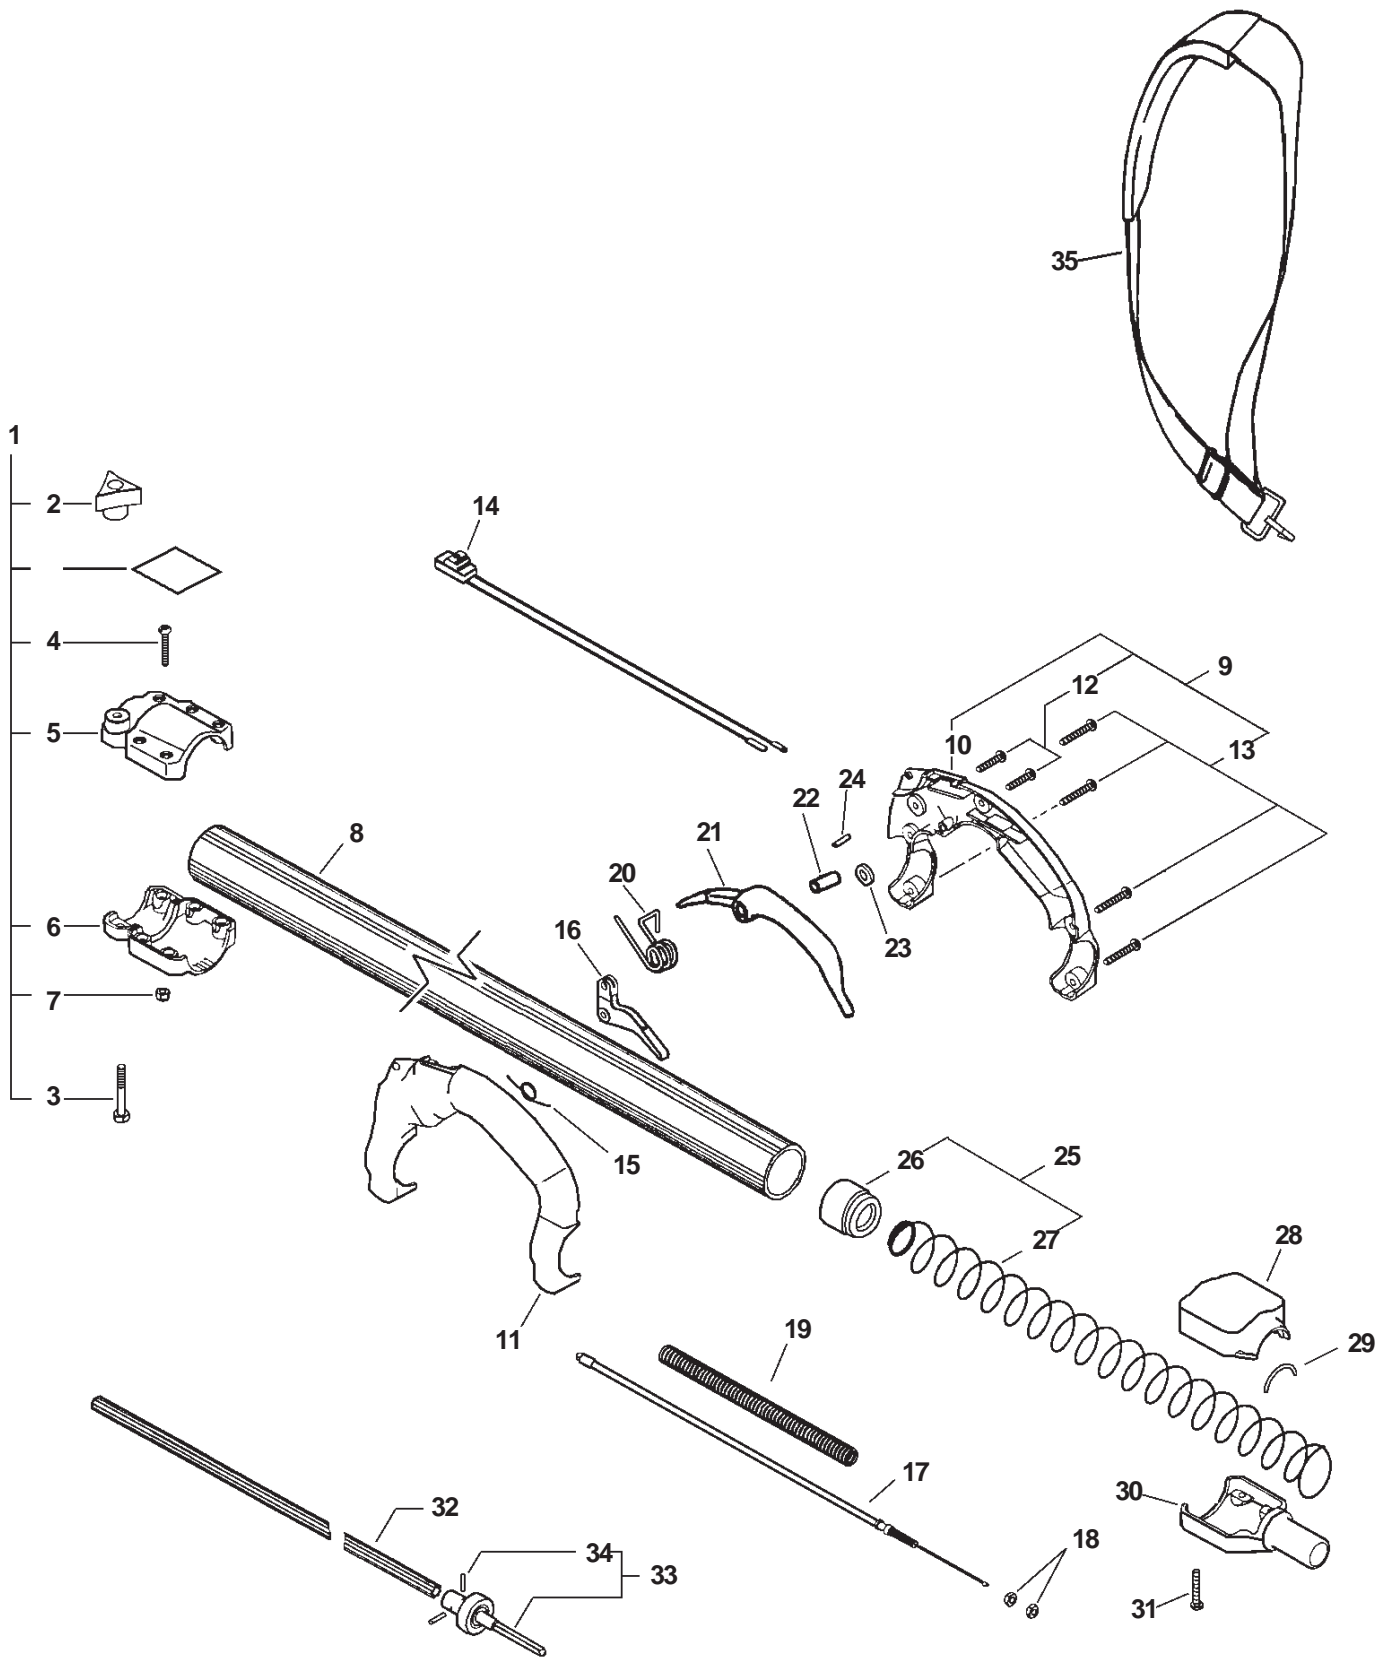

SERIAL NUMBERS: 505900 & UP

SERIAL NUMBERS: 505900 & UP

ITEM	PART NUMBER	QTY	DESCRIPTION	REMARKS
1	61029522360	1	COMPRESSION CLAMP ASY	INCLUDES ITEMS 2-7
2	13040622360	1	KNOB, FASTNER	
3	90005100100	1	SCREW	
4	90005300400	5	SCREW	
5	61028222460	1	COLLAR, MAIN PIPE - UPPER	
6	61028222360	1	COLLAR, MAIN PIPE - LOWER	
7	90003150100	5	LOCKNUT	
8	61022222360	1	PIPE, MAIN	
9	35110022560	1	REAR HANDLE ASY	INCLUDES ITEMS 10-13
10	35112922360	1	HANDLE, REAR - RIGHT	
11	35110122360	1	HANDLE, REAR - LEFT	
12	90005300300	2	SCREW	
13	90005300400	4	SCREW	
14	16340155630	1	SWITCH, IGNITION	
15	17804322360	1	SPRING, THROTTLE TRIGGER	
16	17801022560	1	TRIGGER, THROTTLE	
17	17800151030	1	CABLE, THROTTLE	
18	90050200006	2	NUT	
19	17801622360	1	TUBE	
20	17804322562	1	SPRING, THROTTLE TRIGGER LOCKOUT	
21	17809022560	1	LOCKOUT, THROTTLE CONTROL	
22	61085022560	1	COLLAR 5	
23	90060300005	1	WASHER	
24	88996022660	1	PIN	
25	43330722460	1	FLOATING BUSHING ASY	INCLUDES ITEMS 26-27
26	43334522660	1	BUSHING, FLOATING	
27	10494022560	1	SPRING, FLOATING BUSHING	
28	61081022360	1	CAP, LOWER SHAFT TUBE ADAPTER	
29	10491022460	1	O-RING(HALF)	
30	61024822360	1	ADAPTER, LOWER SHAFT TUBE	
31	90005300400	4	SCREW	
32	C504000260	1	DRIVESHAFT	
33	P021006370	1	SHAFT CONNECTOR KIT	INCLUDES ITEM 34
34	V645000000	2	PIN	
35	30100022060	1	SHOULDER HARNESS ASY