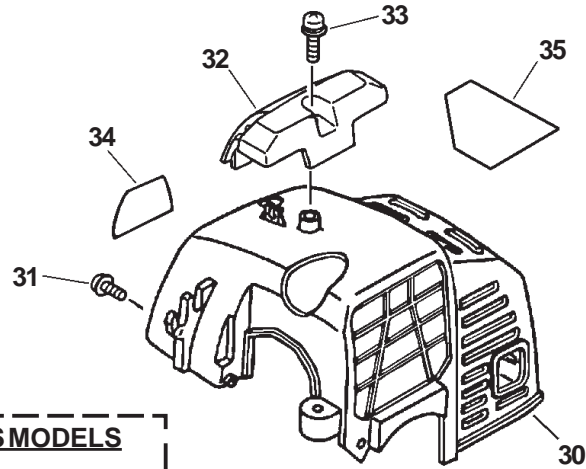

GASKET KIT

18

SERIAL NUMBERS: 505900 & UP

ITEM	PART NUMBER	QTY	DESCRIPTION	REMARKS
<u>OPTIONAL ENGINE REPOWER</u>				
1	SB1027	1	SHORT BLOCK	INCLUDES ITEMS 2-17
2	10101108961	1	CYLINDER	
3	90016205022	2	BOLT 5X22	
★ 4	10101044332	1	GASKET, CYLINDER	
5	10000009562	1	PISTON KIT	INCLUDES ITEMS 6-9
6	10001109560	2	RING, PISTON	
7	10001311520	1	PIN, PISTON	
8	10001504630	2	CIRCLIP, PISTON PIN	
9	10001411520	2	SPACER, PISTON PIN	
10	A011000101	1	CRANKSHAFT ASY	INCLUDES ITEM 15
11	V553000010	1	BEARING, NEEDLE	
12	10020451030	1	CRANKCASE KIT	INCLUDES ITEMS 17-21
13	10021242030	2	OIL SEAL	
14	10021503930	2	DOWEL PIN	
15	90081036201	2	BEARING, BALL 6201	
★ 16	10024242030	1	GASKET, CRANKCASE	
17	90016205028	3	BOLT 5X28	
★ Also Included In GASKET KIT				
18	88900005960	1	GASKET KIT	
19	15662652730	1	COIL, IGNITION	
20	90016204022	2	BOLT 4X22	
21	15011244330	1	GROMMET	
22	15901201620	1	CAP, SPARK PLUG	
23	15901103432	1	TERMINAL, SPARK PLUG CAP	
24	99944500071	1	SPARK PLUG -- BPM-7Y	
25	15901210230	1	CAP, SPARK PLUG	CANADA MODELS
26	15901605330	1	ADAPTER, SPARK PLUG CAP	CANADA MODELS
27	15901010230	1	SPARK PLUG -- BPMR-7A	CANADA MODELS
28	16201052830	1	LEAD, IGNITION	
	15680109660	1	FLYWHEEL	
29	10158746730	1	GUARD, ENGINE	
30	10151444531	1	COVER, CYLINDER	
31	90023804012	2	SCREW 4X12	
32	15991244530	1	GUARD, TOP	
33	90025305016	1	SCREW 5X16	
34	89003424661	1	LABEL, MODEL -- PPT-2400 T1E	
35	89016022660	1	LABEL, CAUTION