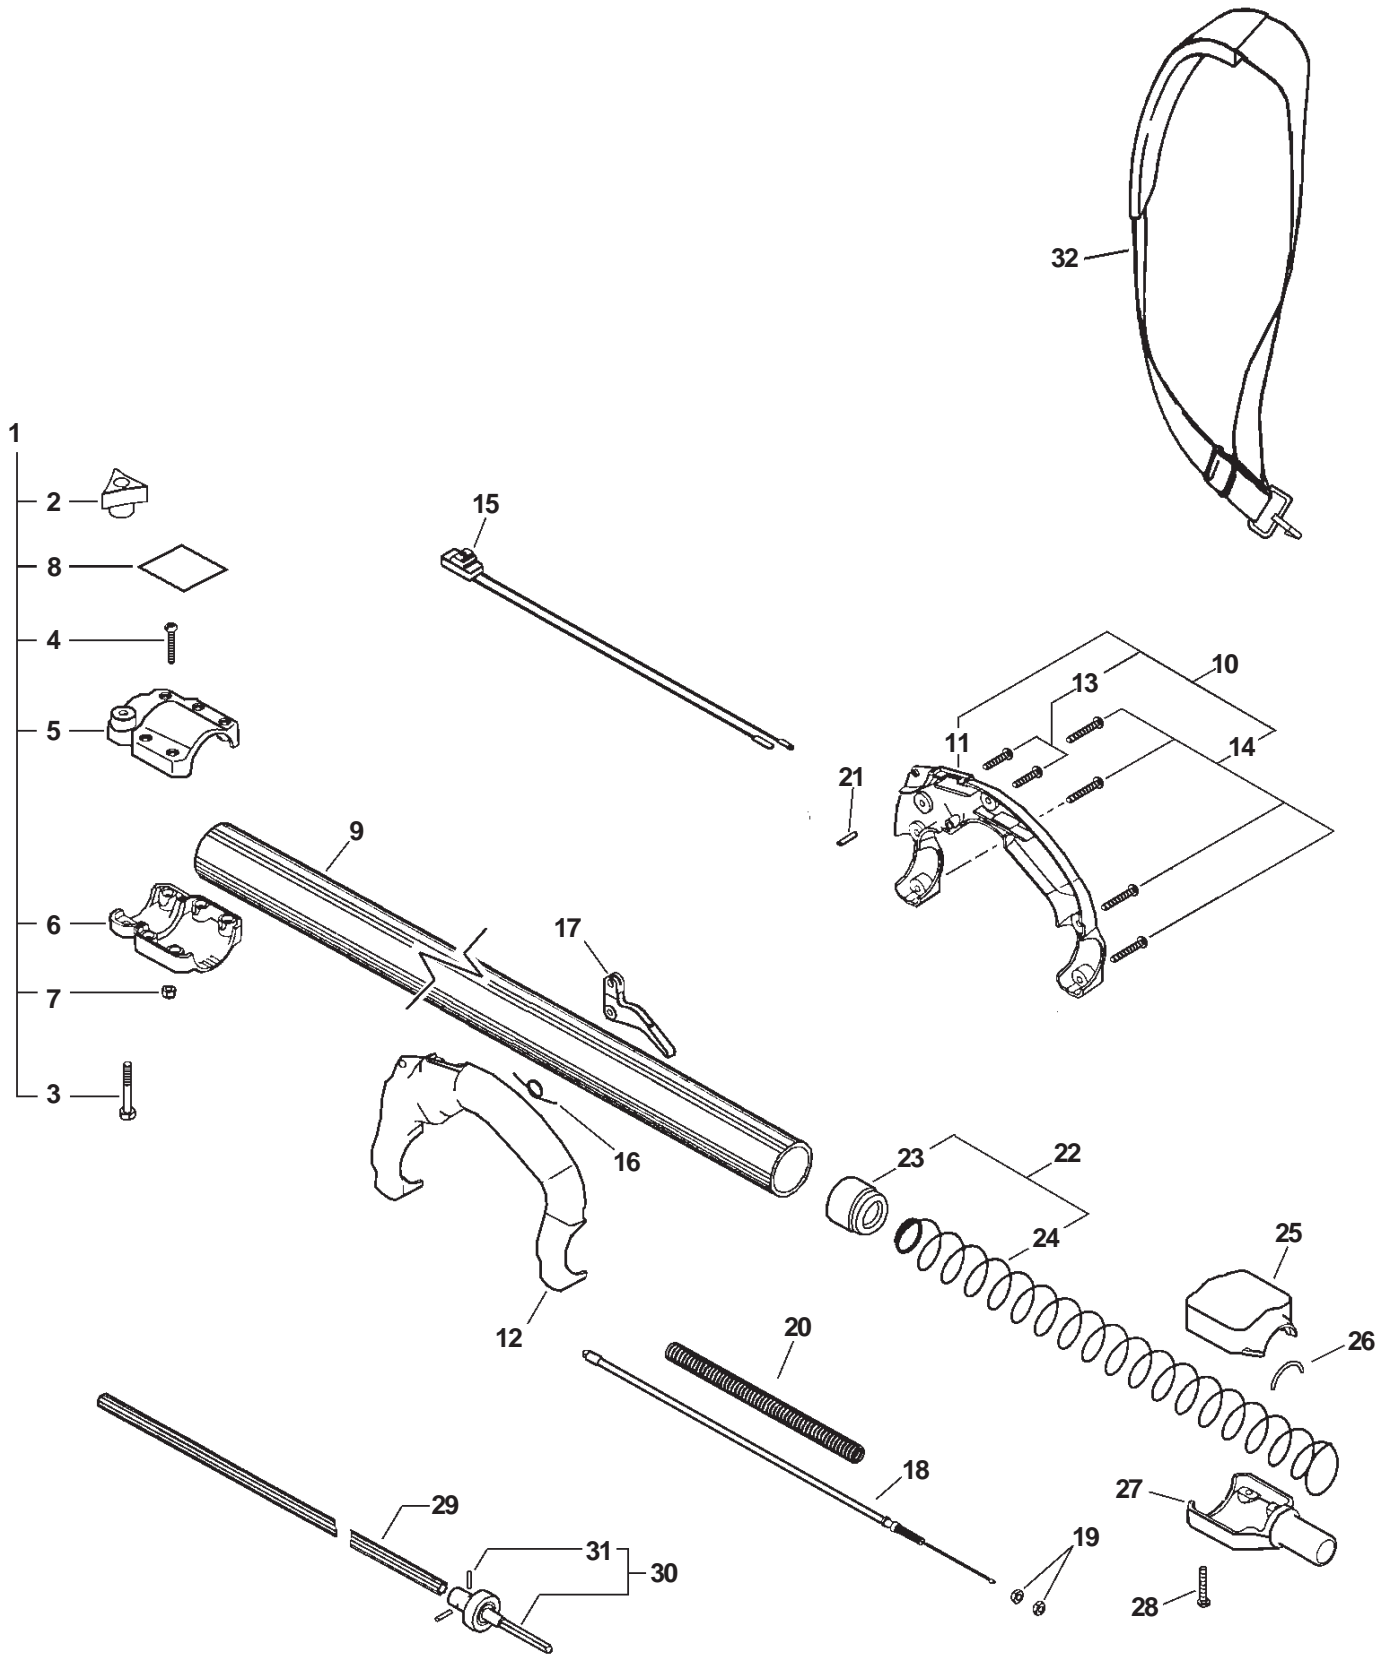

★ Also Included In GASKET KIT

PPT-2400 Type 1E

HANDLE, STOP SWITCH, THROTTLE CABLE, DRIVESHAFT

SERIAL NUMBERS: 001001-505899

SERIAL NUMBERS: 001001-505899

ITEM	PART NUMBER	QTY	DESCRIPTION	REMARKS
1	61029522360	1	COMPRESSION CLAMP ASY	INCLUDES ITEMS 2-8
2	13040622360	1	KNOB, FASTNER	
3	90005100100	1	SCREW	
4	90005300400	5	SCREW	
5	61028222460	1	COLLAR, MAIN PIPE - UPPER	
6	61028222360	1	COLLAR, MAIN PIPE - LOWER	
7	90003150100	5	LOCKNUT	
8	89016022360	1	LABEL, CAUTION	
9	61022222360	1	PIPE, MAIN	
10	35110022560	1	REAR HANDLE ASY	INCLUDES ITEMS 10-14
11	35112922360	1	HANDLE, REAR - RIGHT	
12	35110122360	1	HANDLE, REAR - LEFT	
13	90005300300	2	SCREW	
14	90005300400	4	SCREW	
15	16340155630	1	SWITCH, IGNITION	
16	17804322360	1	SPRING, THROTTLE TRIGGER	
17	17801005631	1	TRIGGER, THROTTLE	
18	17800151030	1	CABLE, THROTTLE	
19	90050200006	2	NUT	
20	17801622360	1	TUBE	
21	88996022660	1	PIN	
22	43330722460	1	FLOATING BUSHING ASY	INCLUDES ITEMS 23-24
23	43334522660	1	BUSHING, FLOATING	
24	10494022560	1	SPRING, FLOATING BUSHING	
25	61081022360	1	CAP, LOWER SHAFT TUBE ADAPTER	
26	10491022460	1	O-RING(HALF)	
27	61024822360	1	ADAPTER, LOWER SHAFT TUBE	
28	90005300400	4	SCREW	
29	C504000260	1	DRIVESHAFT	
30	P021006370	1	SHAFT CONNECTOR KIT	INCLUDES ITEM 31
31	V645000000	2	PIN	
32	30100022060	1	SHOULDER HARNESS ASY	